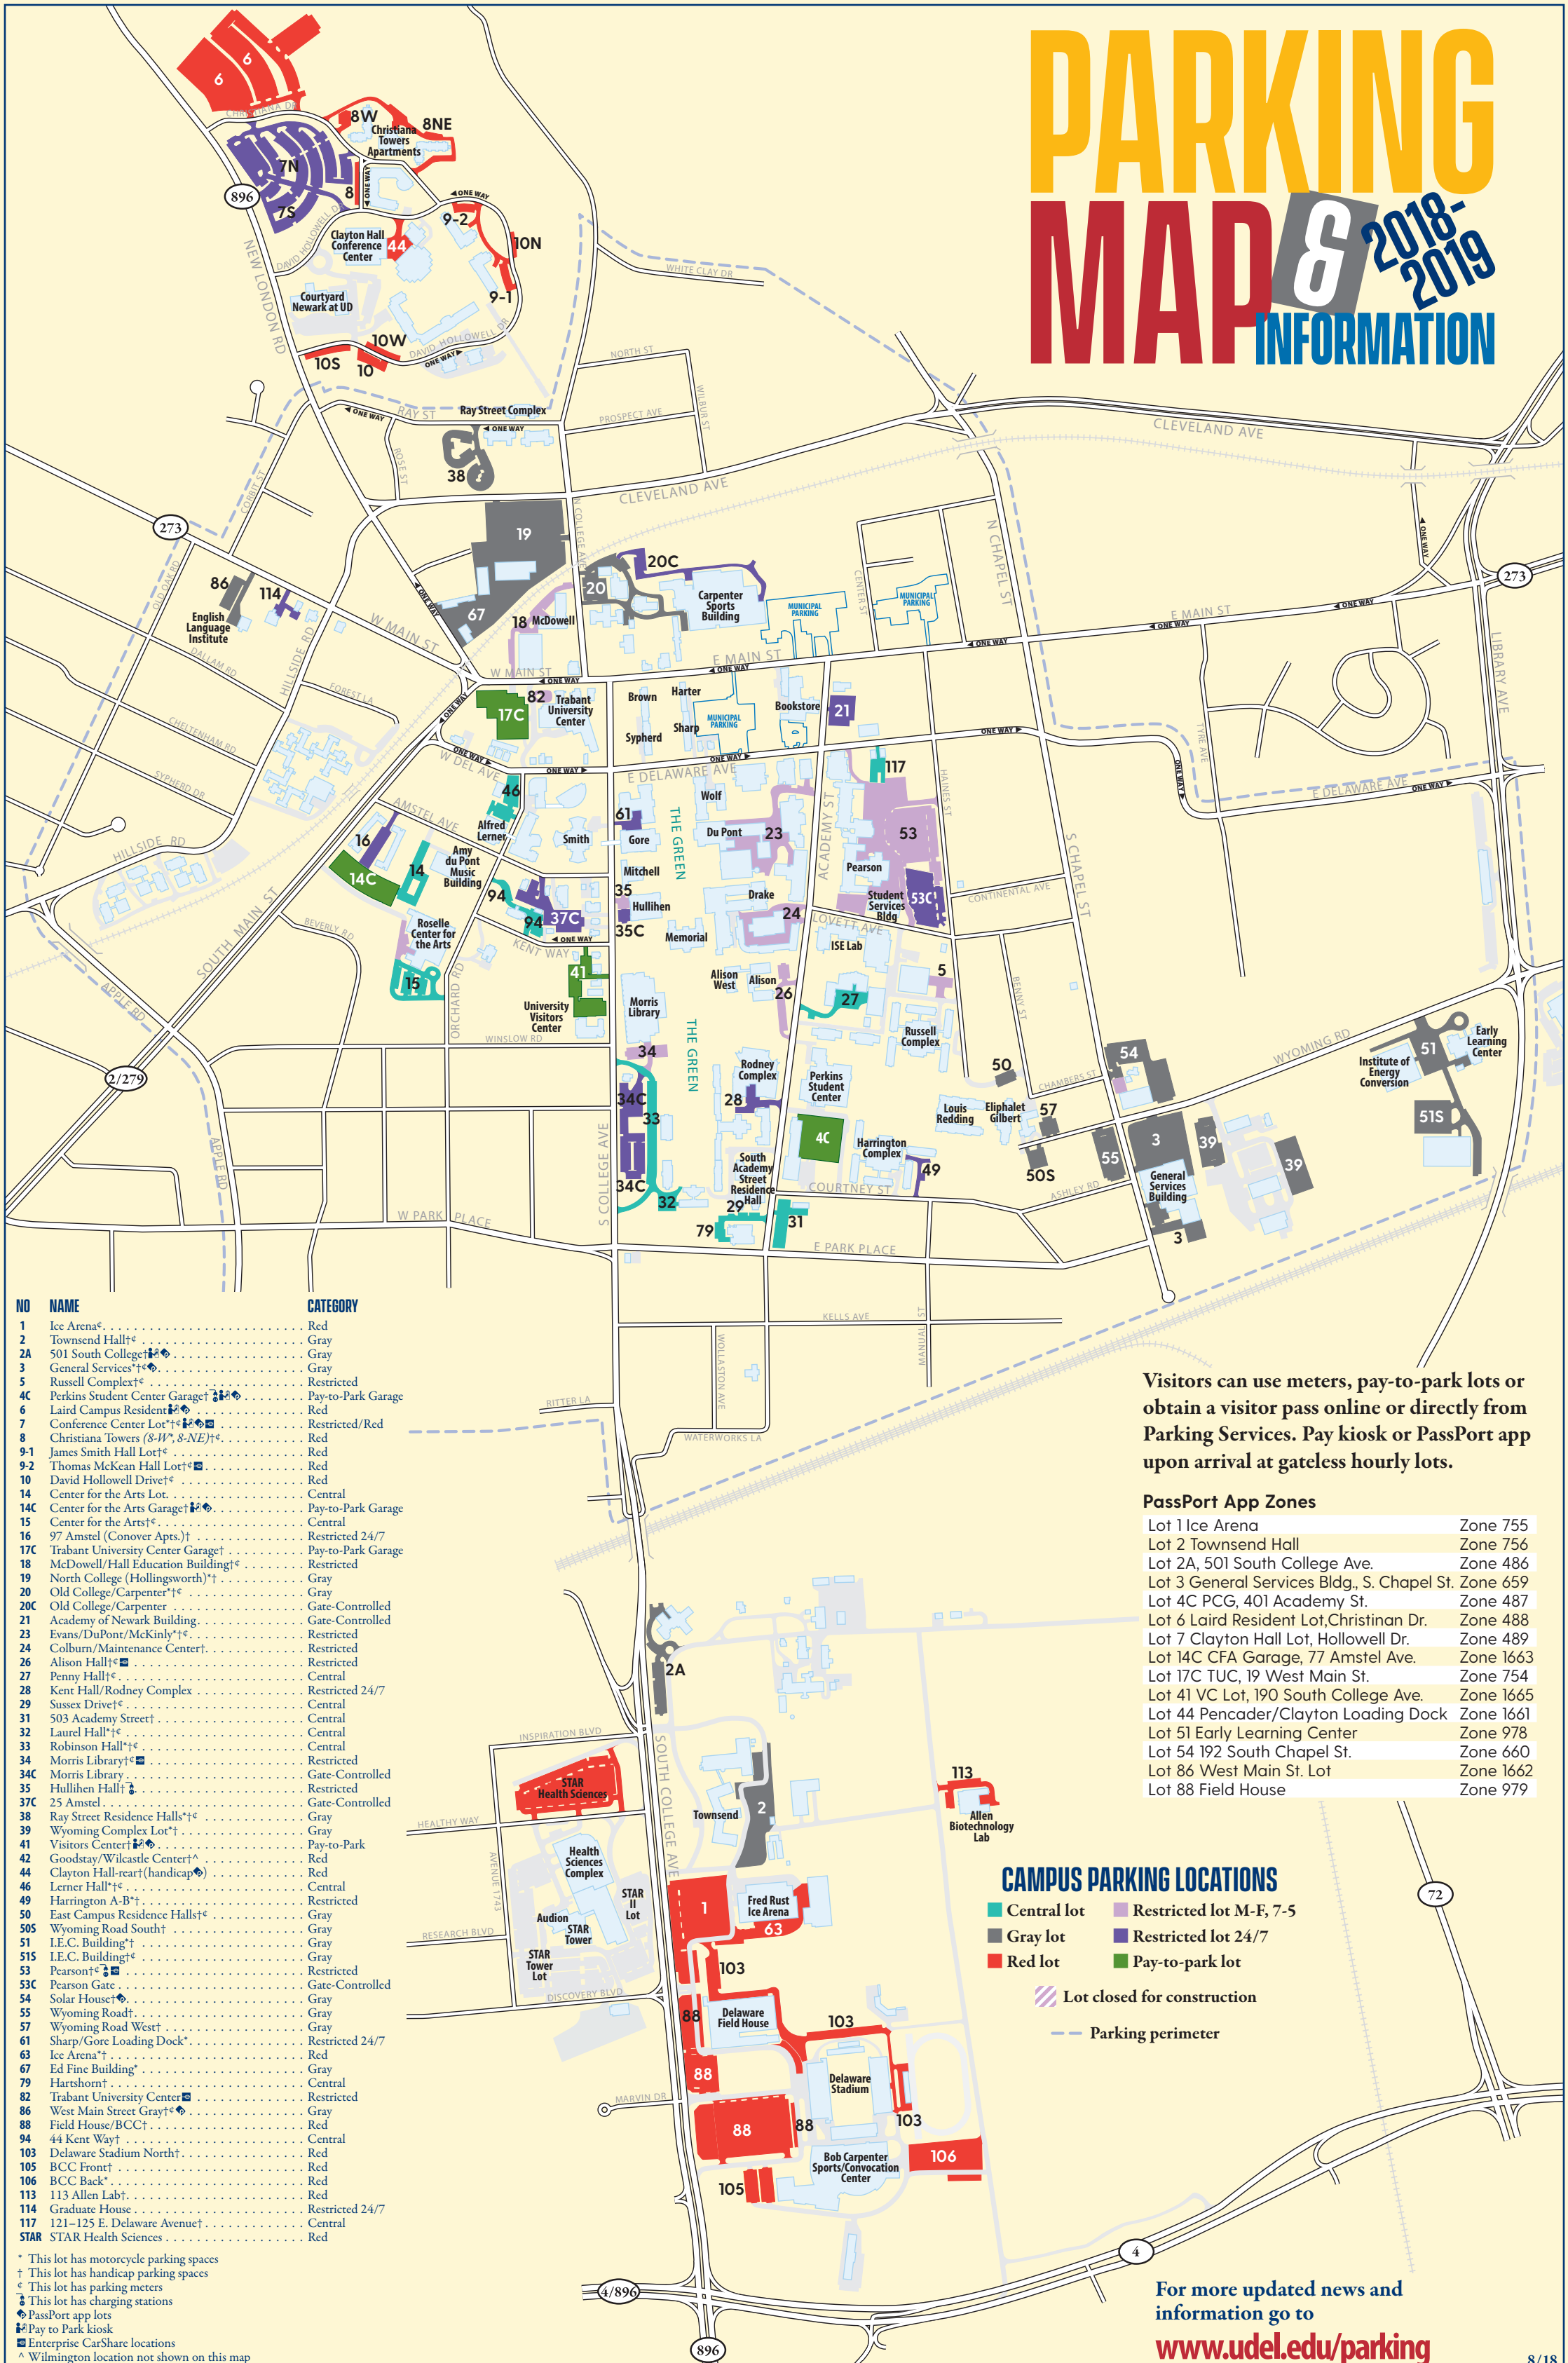

PARKING MAP 8 2018-2019

INFORMATION

NO	NAME	CATEGORY
1	Ice Arena*	Red
2	Townsend Hall†	Gray
2A	501 South College Ave.	Gray
3	General Services†	Gray
5	Russell Complex†	Restricted
4C	Perkins Student Center Garage†	Pay-to-Park Garage
6	Laird Campus Resident†	Red
7	Conference Center Lot†	Restricted/Red
8	Christiana Towers (8-W, 8-NE)†	Red
9-1	James Smith Hall Lot†	Red
9-2	Thomas McKean Hall Lot†	Red
10	David Hollowell Drive†	Red
14	Center for the Arts Lot	Central
14C	Center for the Arts Garage†	Pay-to-Park Garage
15	Center for the Arts†	Central
16	97 Amstel (Conover Apts.)†	Restricted 24/7
17C	Trabant University Center Garage†	Pay-to-Park Garage
18	McDowell/Hall Education Building†	Restricted
19	North College (Hollingsworth)†	Gray
20	Old College/Carpenter†	Gray
20C	Old College/Carpenter	Gate-Controlled
21	Academy of Newark Building	Gate-Controlled
23	Evans/DuPont/McKinly†	Restricted
24	Colburn/Maintenance Center†	Restricted
26	Alison Hall†	Restricted
27	Penny Hall†	Central
28	Kent Hall/Rodney Complex	Restricted 24/7
29	Sussex Drive†	Central
31	503 Academy Street	Central
32	Laurel Hall†	Central
33	Robinson Hall†	Central
34	Morris Library†	Restricted
34C	Morris Library	Gate-Controlled
35	Hullihen Hall†	Restricted
37C	25 Amstel	Gate-Controlled
38	Ray Street Residence Halls†	Gray
39	Wyoming Complex Lot†	Gray
41	Visitors Center†	Pay-to-Park
42	Goodstay/Wilcastle Center†	Red
44	Clayton Hall-rear† (handicap)	Red
46	Lerner Hall†	Central
49	Harrington A-B†	Restricted
50	East Campus Residence Halls†	Gray
50S	Wyoming Road South†	Gray
51	I.E.C. Building†	Gray
51S	I.E.C. Building†	Gray
53	Pearson†	Restricted
53C	Pearson Gate	Gate-Controlled
54	Solar House†	Gray
55	Wyoming Road†	Gray
57	Wyoming Road West†	Gray
61	Sharp/Gore Loading Dock*	Restricted 24/7
63	Ice Arena†	Red
67	Ed Fine Building†	Gray
79	Hartshorn†	Central
82	Trabant University Center†	Restricted
86	West Main Street Gray†	Gray
88	Field House/BCC†	Red
94	44 Kent Way†	Central
103	Delaware Stadium North†	Red
105	BCC Front†	Red
106	BCC Back*	Red
113	113 Allen Lab†	Red
114	Graduate House	Restricted 24/7
117	121-125 E. Delaware Avenue†	Central
STAR	STAR Health Sciences	Red