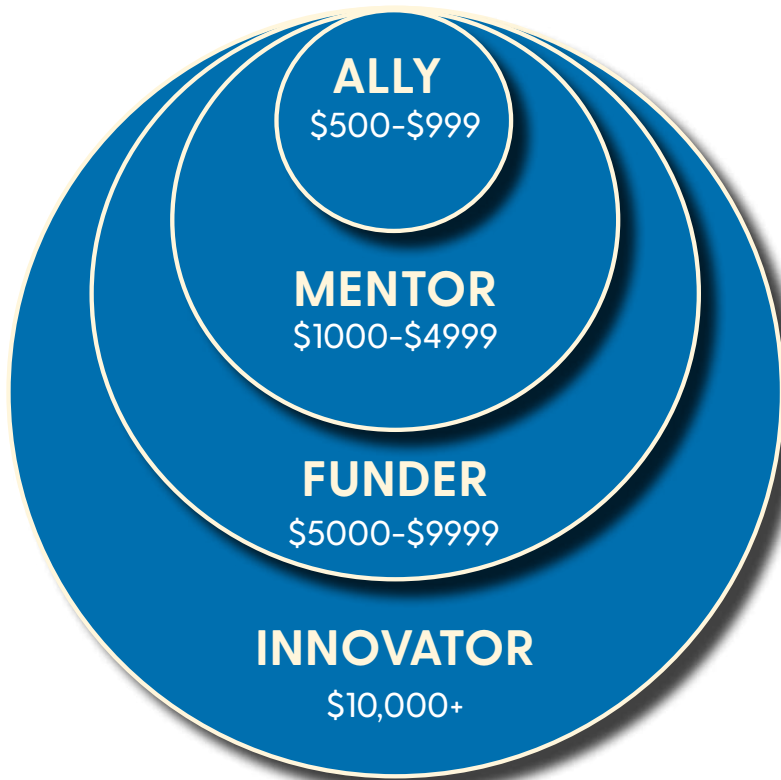

UNIVERSITY OF DELAWARE
HORN ENTREPRENEURSHIP

www.udel.edu/wehatch

WE Hatch: Honor Circle

All women who are nominated for the Honor Circle will be recognized with a digital certificate and inclusion in a web listing of 2021 honorees. Gifts made in honor of nominees will unlock engagement opportunities – for the donor or a designated recipient – and help to support Horn Entrepreneurship’s WE Hatch programming, which seeks to empower the next generation of women innovators and entrepreneurs. The Honor Circle is an annual program. Women can be recognized one year or multiple years.

MENTOR LEVEL AND ABOVE

- Nominee name included in an etched glass plaque commemorating members of the 2021 Honor Circle, to be prominently displayed in Horn Entrepreneurship’s Venture Development Center.

ALLY

- Giftable “ALLY Circle” engagement opportunities, including early registration for WE Hatch programs and professional development offerings.

MENTOR

- All “ALLY Circle” benefits.
- Giftable “MENTOR Circle” engagement opportunities, including access to limited participation and invitation-only offerings.
- Exclusive opportunities for engagement with the WE Hatch Associate Director.

FUNDER

- All “MENTOR Circle” benefits
- Inclusion in the “FUNDER Circle”, which offers exclusive engagement opportunities, including service on the WE Hatch Advisory Council.

INNOVATOR

- All “FUNDER Circle” benefits.
- Exclusive opportunities for recognition as a member of the “Innovator Circle” and engagement with Horn Entrepreneurship’s Founding Director and National Advisory Board.