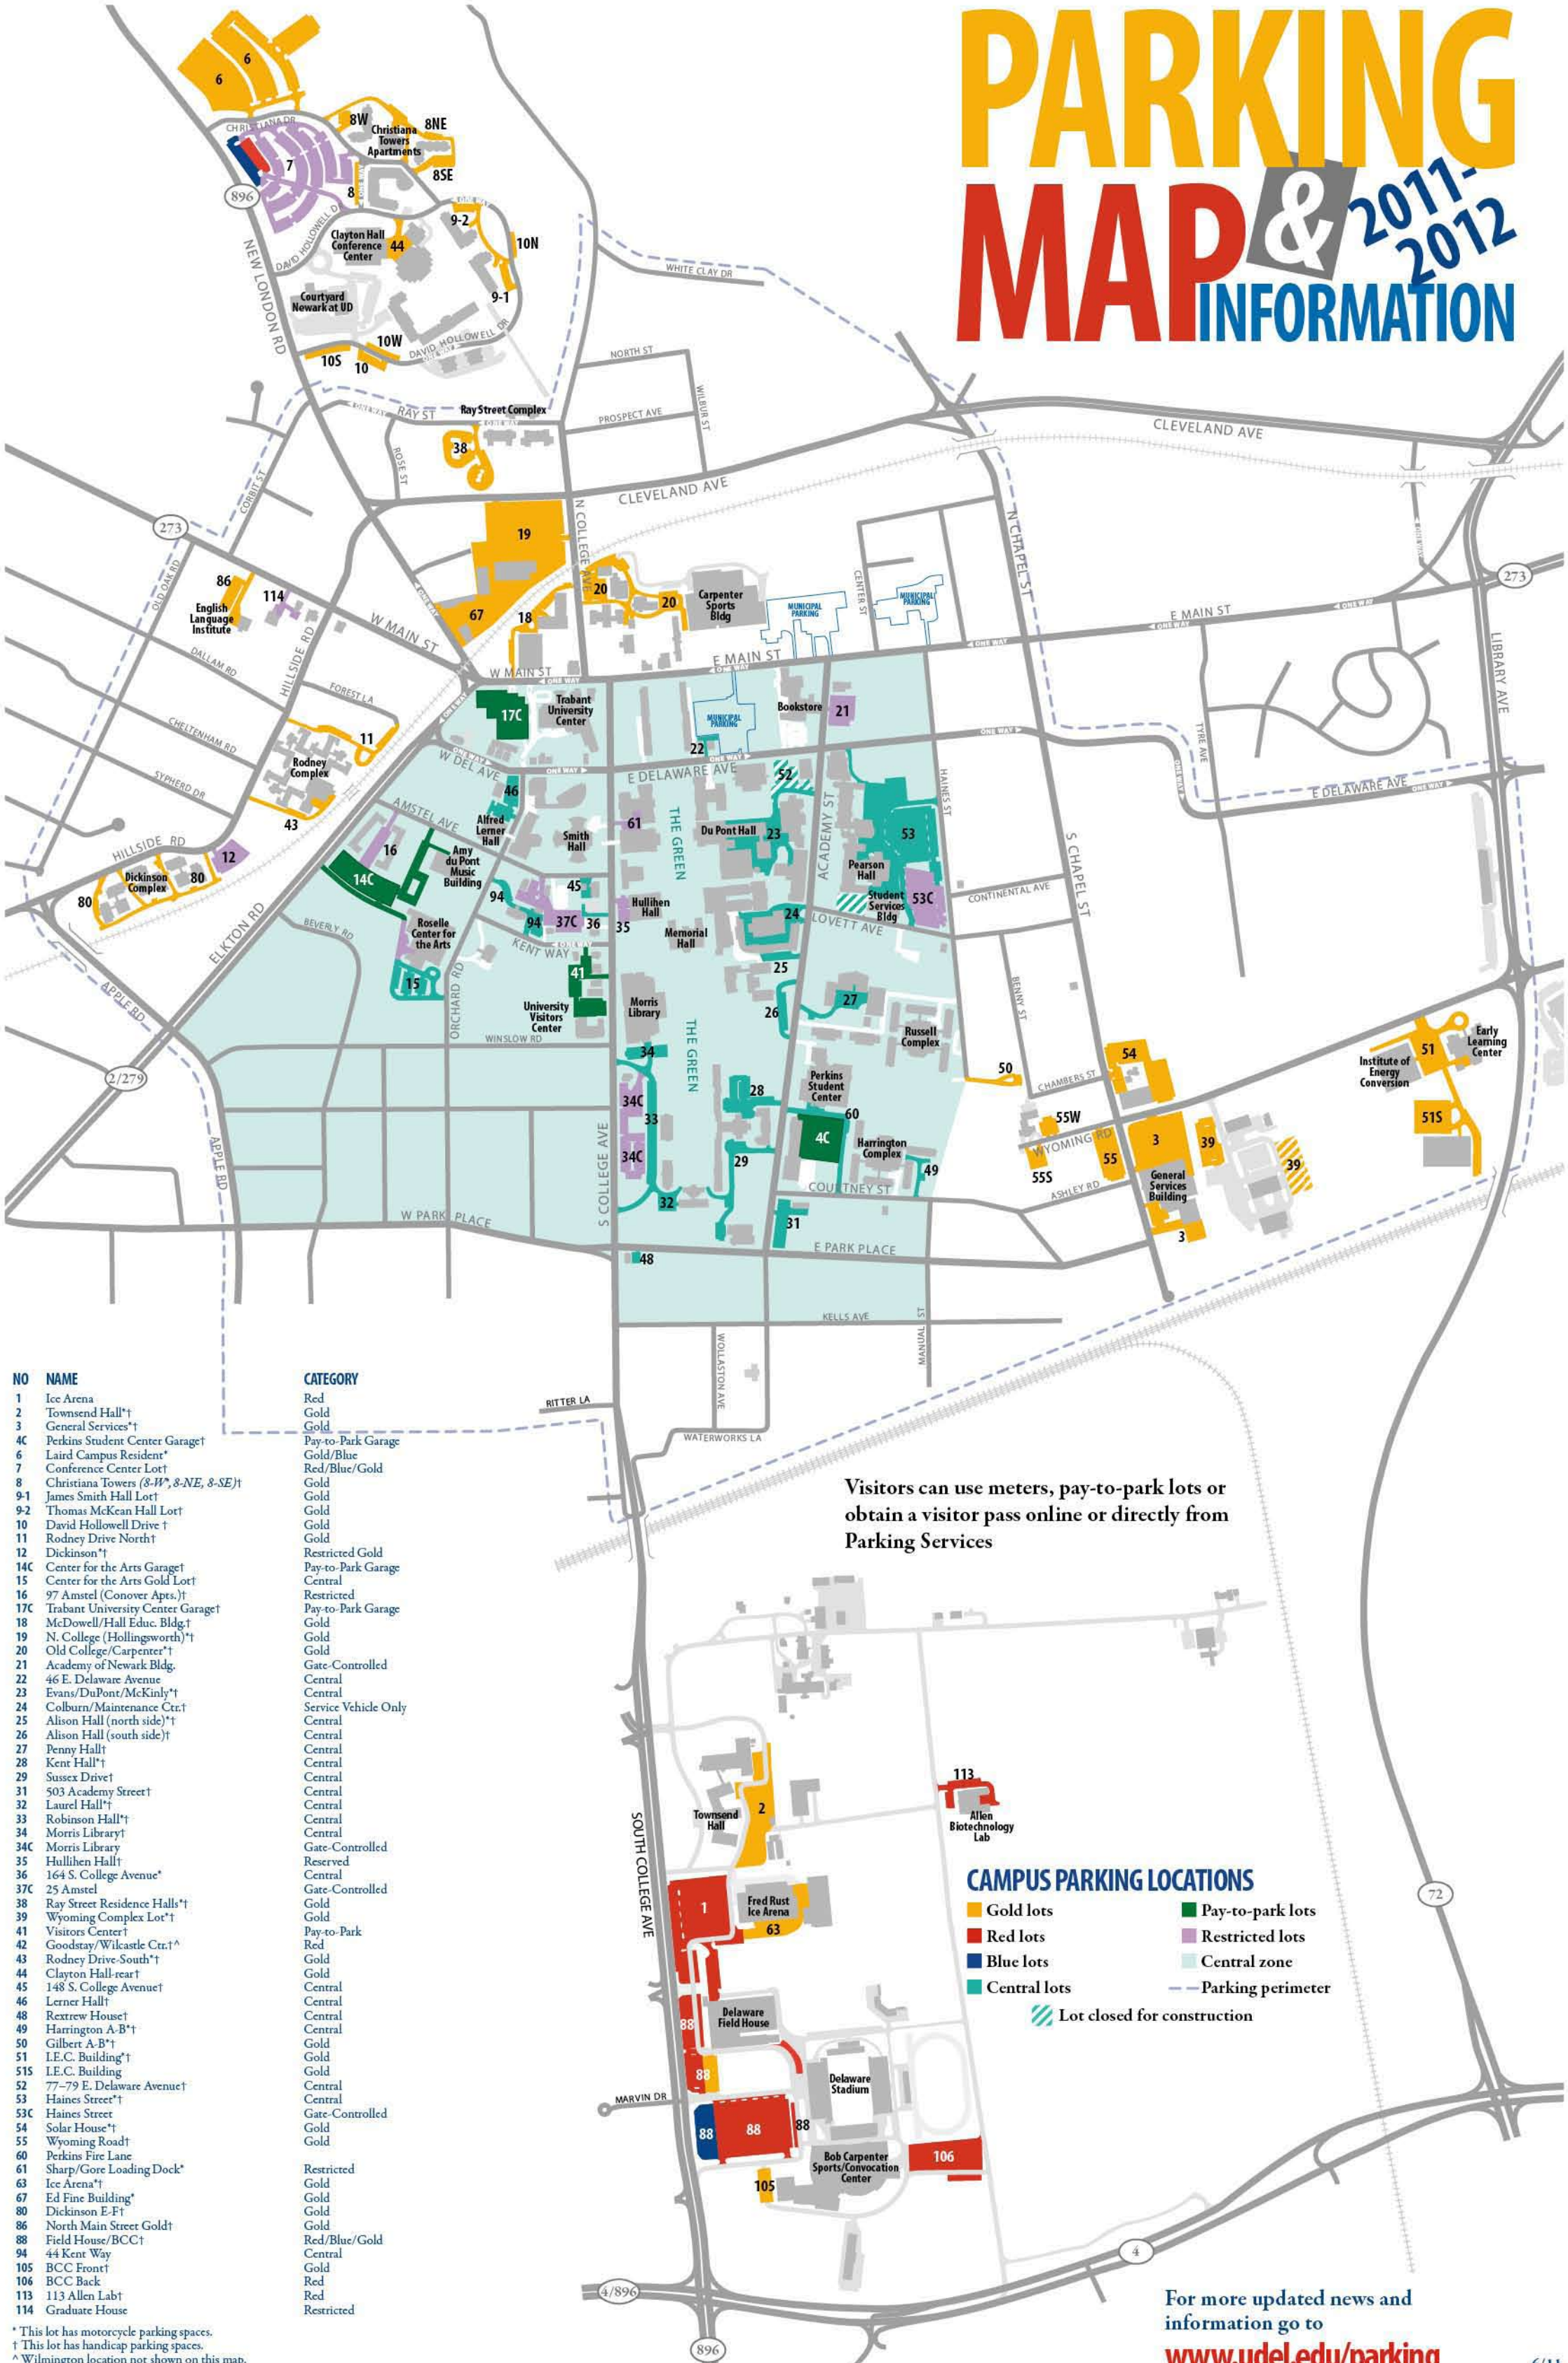

PARKING MAP & 2011-2012 INFORMATION

NO	NAME	CATEGORY
1	Ice Arena	Red
2	Townsend Hall†	Gold
3	General Services†	Gold
4C	Perkins Student Center Garage†	Pay-to-Park Garage
6	Laird Campus Resident*	Gold/Blue
7	Conference Center Lot†	Red/Blue/Gold
8	Christiana Towers (8-W, 8-NE, 8-SE)†	Gold
9-1	James Smith Hall Lot†	Gold
9-2	Thomas McKean Hall Lot†	Gold
10	David Hollowell Drive †	Gold
11	Rodney Drive North†	Gold
12	Dickinson†	Restricted Gold
14C	Center for the Arts Garage†	Pay-to-Park Garage
15	Center for the Arts Gold Lot†	Central
16	97 Amstel (Conover Apts.)†	Restricted
17C	Trabant University Center Garage†	Pay-to-Park Garage
18	McDowell/Hall Educ. Bldg.†	Gold
19	N. College (Hollingsworth)†	Gold
20	Old College/Carpenter†	Gold
21	Academy of Newark Bldg.	Gate-Controlled
22	46 E. Delaware Avenue	Central
23	Evans/DuPont/McKinly†	Central
24	Colburn/Maintenance Ctr.†	Service Vehicle Only
25	Alison Hall (north side)†	Central
26	Alison Hall (south side)†	Central
27	Penny Hall†	Central
28	Kent Hall†	Central
29	Sussex Drive†	Central
31	503 Academy Street†	Central
32	Laurel Hall†	Central
33	Robinson Hall†	Central
34	Morris Library†	Central
34C	Morris Library	Gate-Controlled
35	Hullihen Hall†	Reserved
36	164 S. College Avenue*	Central
37C	25 Amstel	Gate-Controlled
38	Ray Street Residence Halls†	Gold
39	Wyoming Complex Lot†	Gold
41	Visitors Center†	Pay-to-Park
42	Goodstay/Wilcastle Ctr.†	Red
43	Rodney Drive-South†	Gold
44	Clayton Hall-rear†	Gold
45	148 S. College Avenue†	Central
46	Lerner Hall†	Central
48	Rextrew House†	Central
49	Harrington A-B†	Central
50	Gilbert A-B†	Gold
51	I.E.C. Building†	Gold
51S	I.E.C. Building	Gold
52	77-79 E. Delaware Avenue†	Central
53	Haines Street†	Central
53C	Haines Street	Gate-Controlled
54	Solar House†	Gold
55	Wyoming Road†	Gold
60	Perkins Fire Lane	Restricted
61	Sharp/Gore Loading Dock*	Gold
63	Ice Arena†	Gold
67	Ed Fine Building*	Gold
80	Dickinson E-F†	Gold
86	North Main Street Gold†	Gold
88	Field House/BCC†	Red/Blue/Gold
94	44 Kent Way	Central
105	BCC Front†	Gold
106	BCC Back	Red
113	113 Allen Lab†	Red
114	Graduate House	Restricted