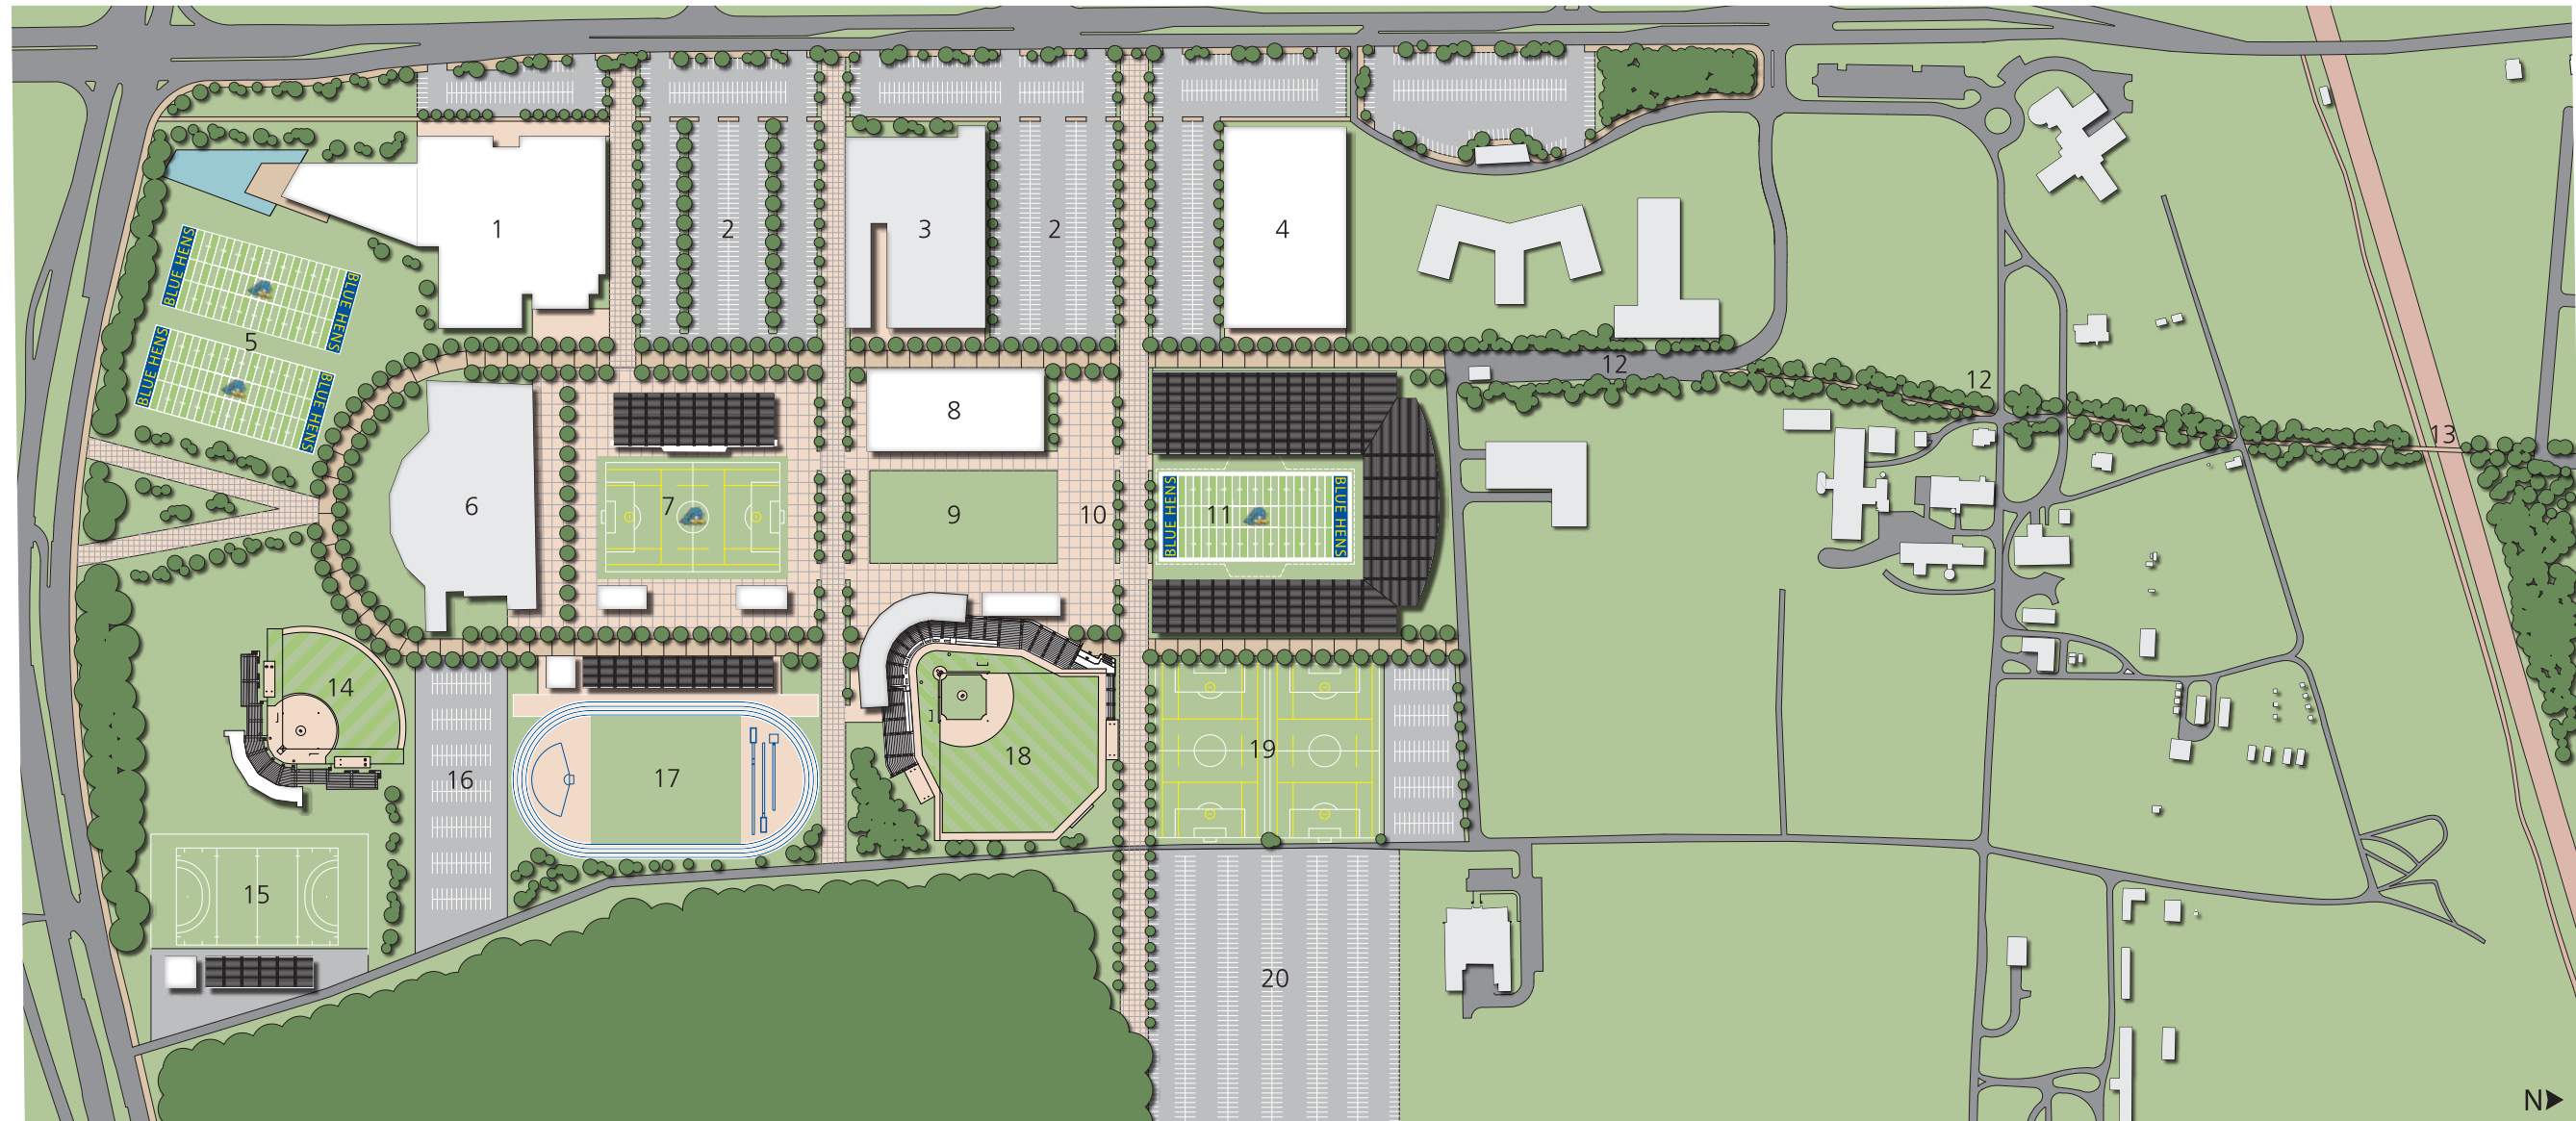

University of Delaware • Athletics & Recreation Facilities • South Campus Conceptual Plan

12/10/2008

- 1 - Student-Athlete Performance Center
- 2 - Parking
- 3 - Delaware Field House
- 4 - TBD
- 5 - Football Practice Fields
- 6 - Bob Carpenter Sports/Convocation Center
- 7 - Delaware Stadium – renovated for soccer and lacrosse
- 8 - TBD
- 9 - Athletic Green
- 10 - New Entry Plaza

- 11 - New Football Stadium
- 12 - Walkway linking South and Central Campus
- 13 - Pedestrian Bridge across Amtrak tracks
- 14 - Softball Stadium
- 15 - Rullo Stadium
- 16 - Parking
- 17 - Mini Stadium
- 18 - Baseball Stadium
- 19 - Practice Fields
- 20 - Potential Parking