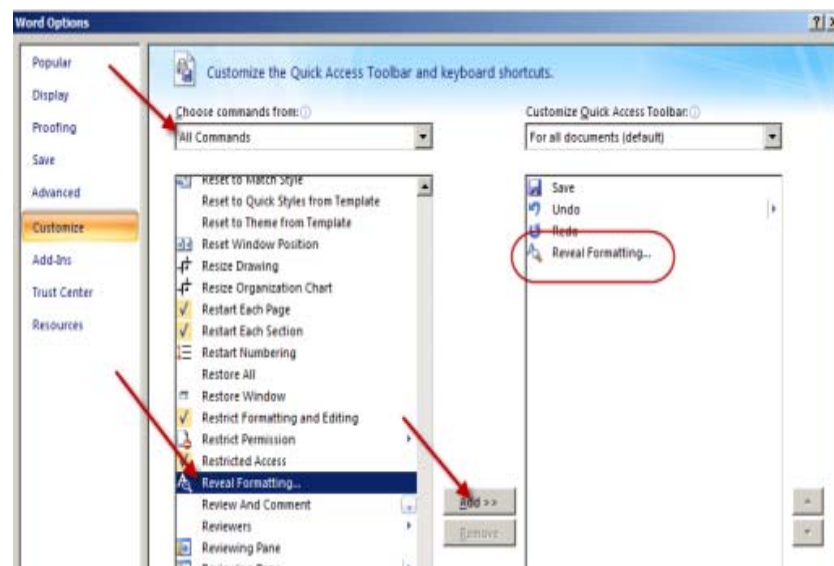

The **Reveal Formatting** icon will appear in your Quick Access Toolbar.

Click the **Reveal Formatting** icon to open the panel.