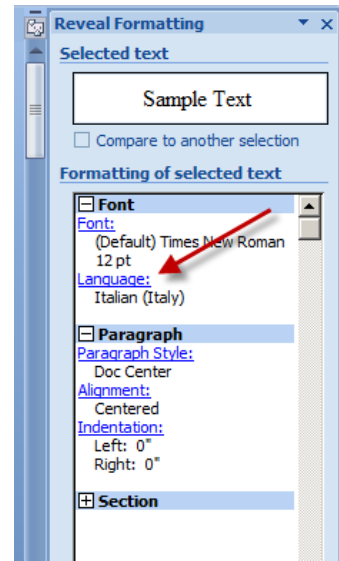

In the left panel, select: **Customize**
The **Customize the Quick Access Toolbar and keyboard shortcuts** opens.

In **Choose commands from:** box,
select: **All commands**

All Word 2007 commands are now visible in alphabetical order. Scroll down, find and select: **Reveal Formatting**

Click the  button

Click **OK** to close the **Word Options** window.

The **Reveal Formatting** icon will appear in your Quick Access Toolbar.

Click the **Reveal Formatting** icon to open the panel.

The **Reveal Formatting** panel opens.

Click **Language**:

A **Language** dialogue window opens.

Select: **English (United States)**

Click: **Default**

Click: **OK**

Click the **X** in the upper right corner of the **Reveal Formatting** panel to close the Reveal Formatting panel.