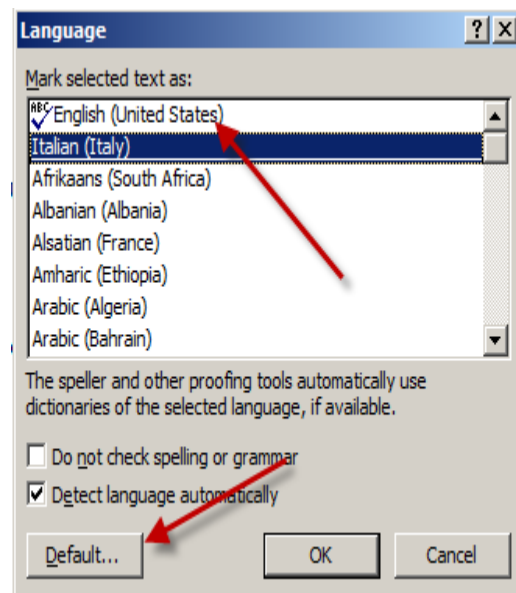

In the left panel, select: **Customize**
The **Customize the Quick Access Toolbar and keyboard shortcuts** opens.

In **Choose commands from:** box,
select: **All commands**

All Word 2007 commands are now visible in alphabetical order. Scroll down, find and select: **Reveal Formatting**

Click the  button

Click **OK** to close the **Word Options** window.

The **Reveal Formatting** icon will appear in your Quick Access Toolbar.

Click the **Reveal Formatting** icon to open the panel.

The **Reveal Formatting** panel opens.

Click **Language**:

A **Language** dialogue window opens.

Select: **English (United States)**

Click: **Default**

Click: **OK**

Click the **X** in the upper right corner of the **Reveal Formatting** panel to close the Reveal Formatting panel.

Spell Check should now work correctly.