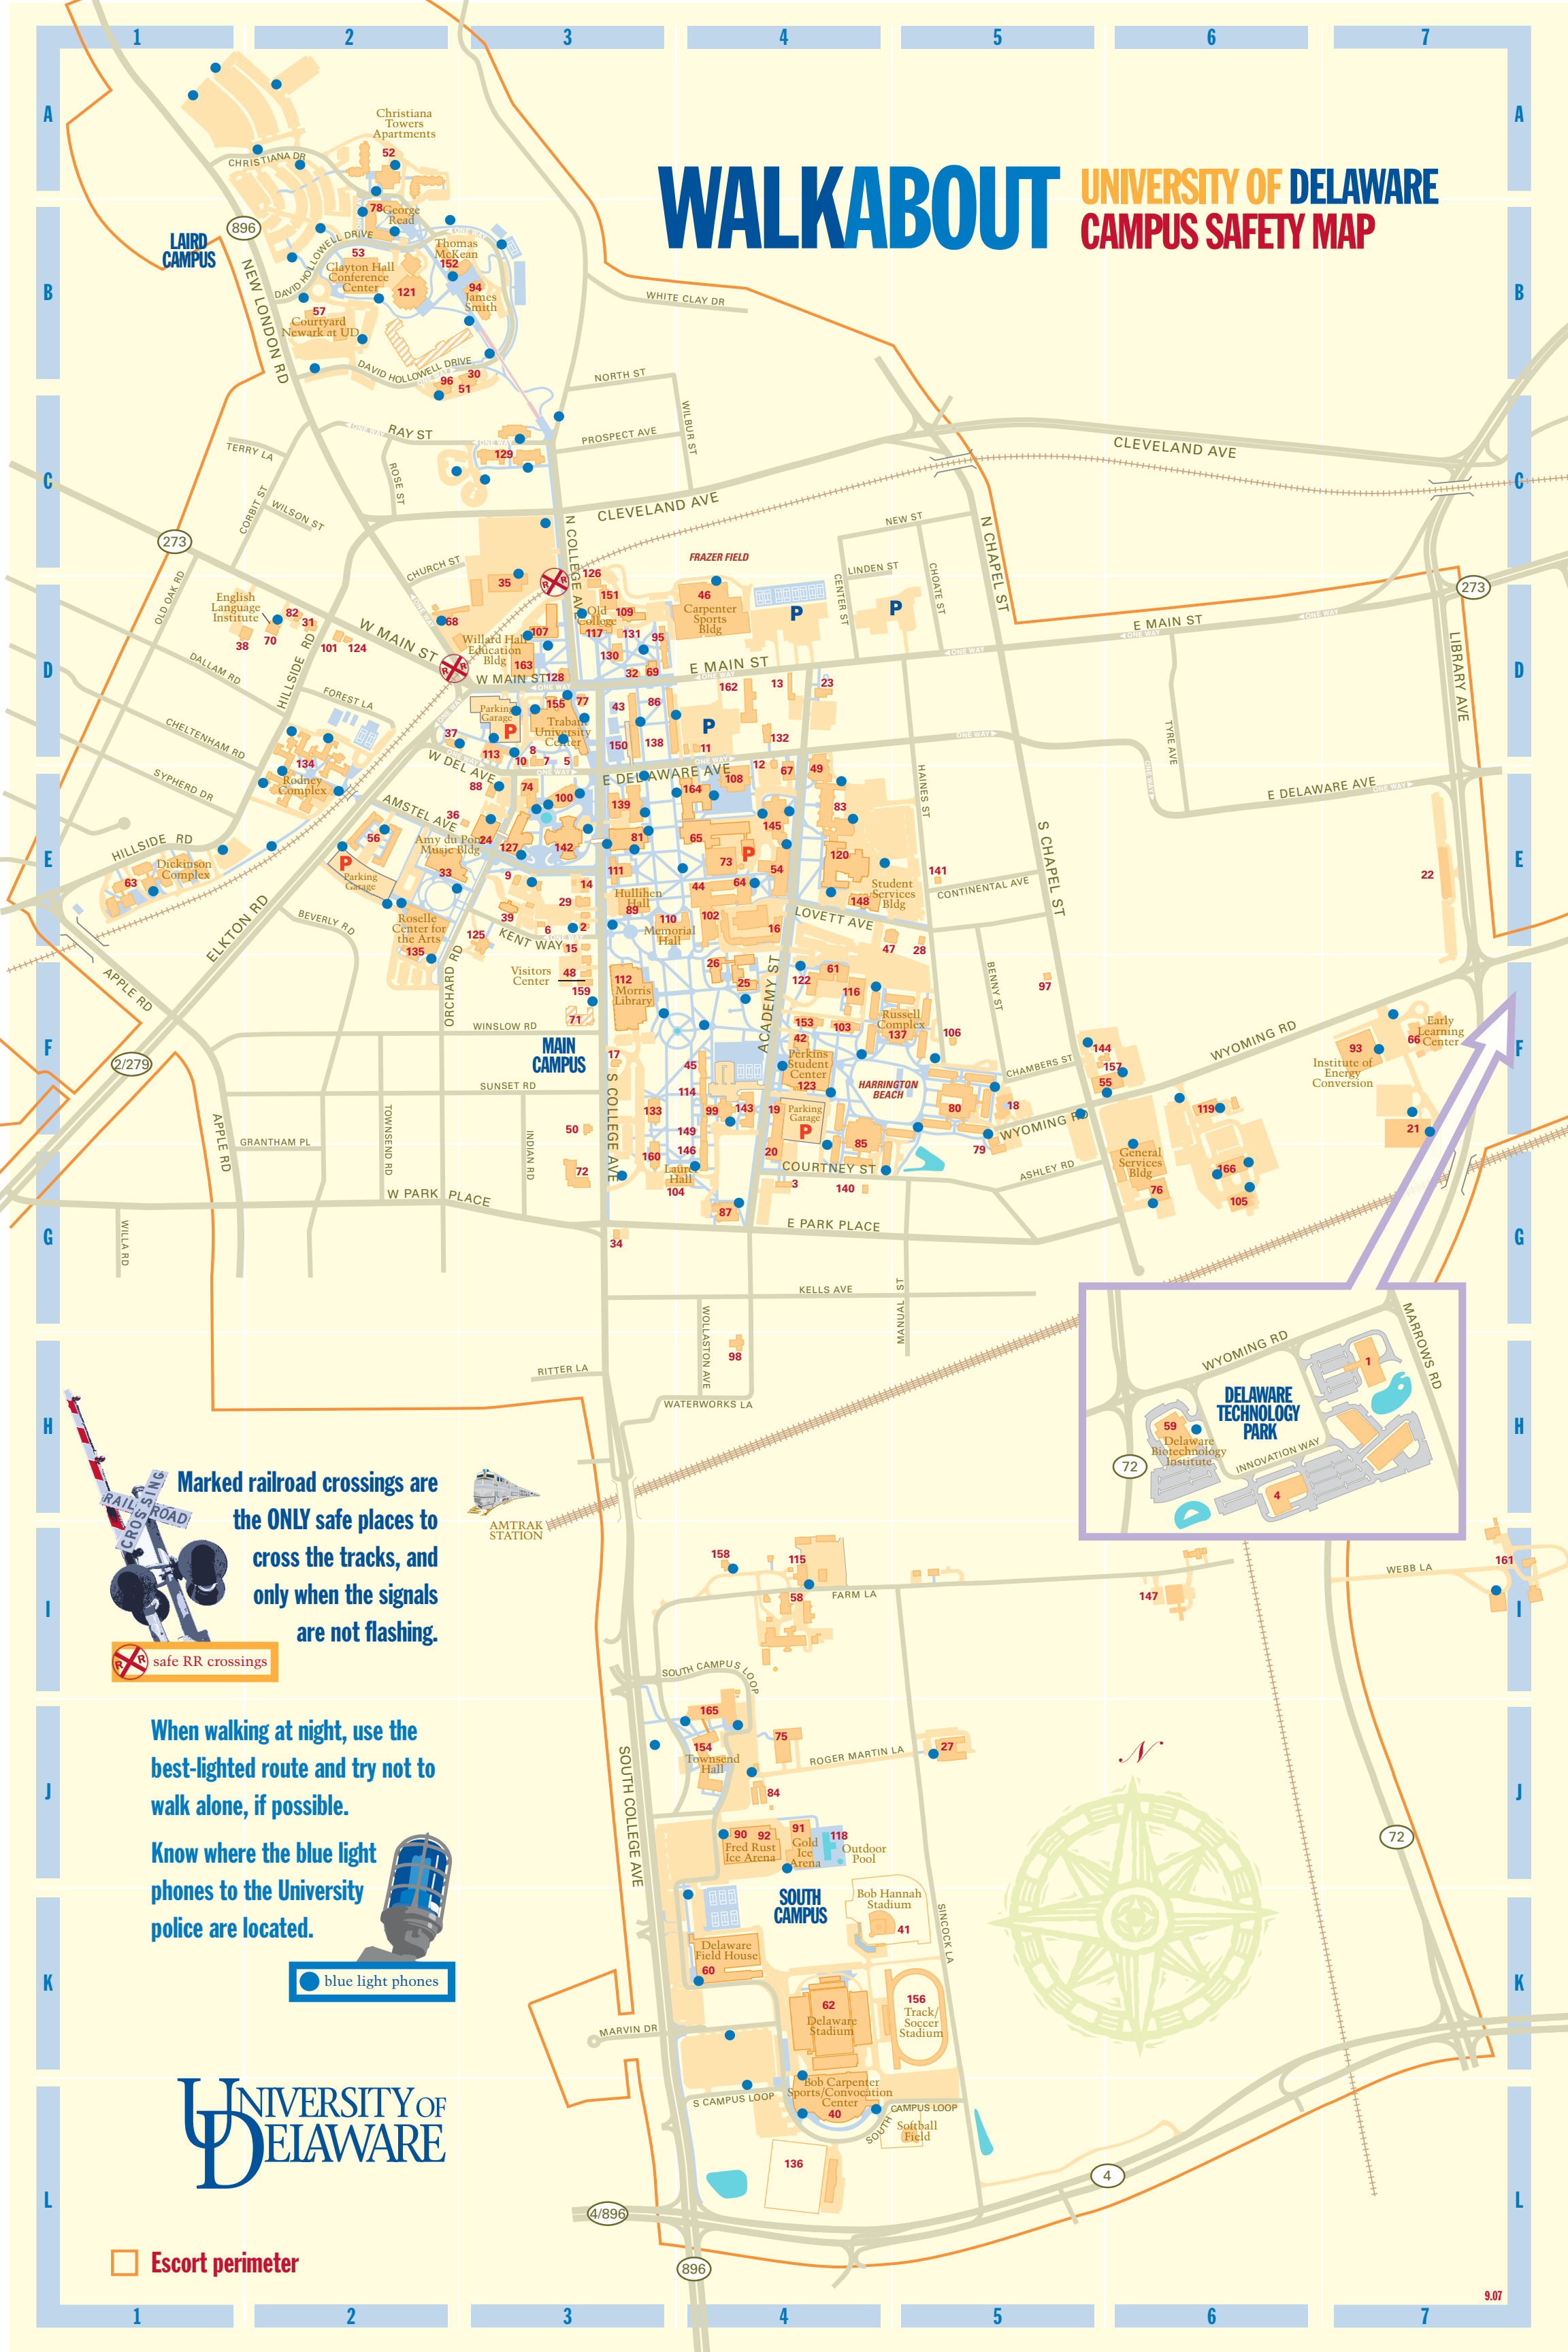

WALKABOUT UNIVERSITY OF DELAWARE CAMPUS SAFETY MAP

Marked railroad crossings are the **ONLY** safe places to cross the tracks, and only when the signals are not flashing.

safe RR crossings

When walking at night, use the best-lighted route and try not to walk alone, if possible.

Know where the blue light phones to the University police are located.

blue light phones

Escort perimeter