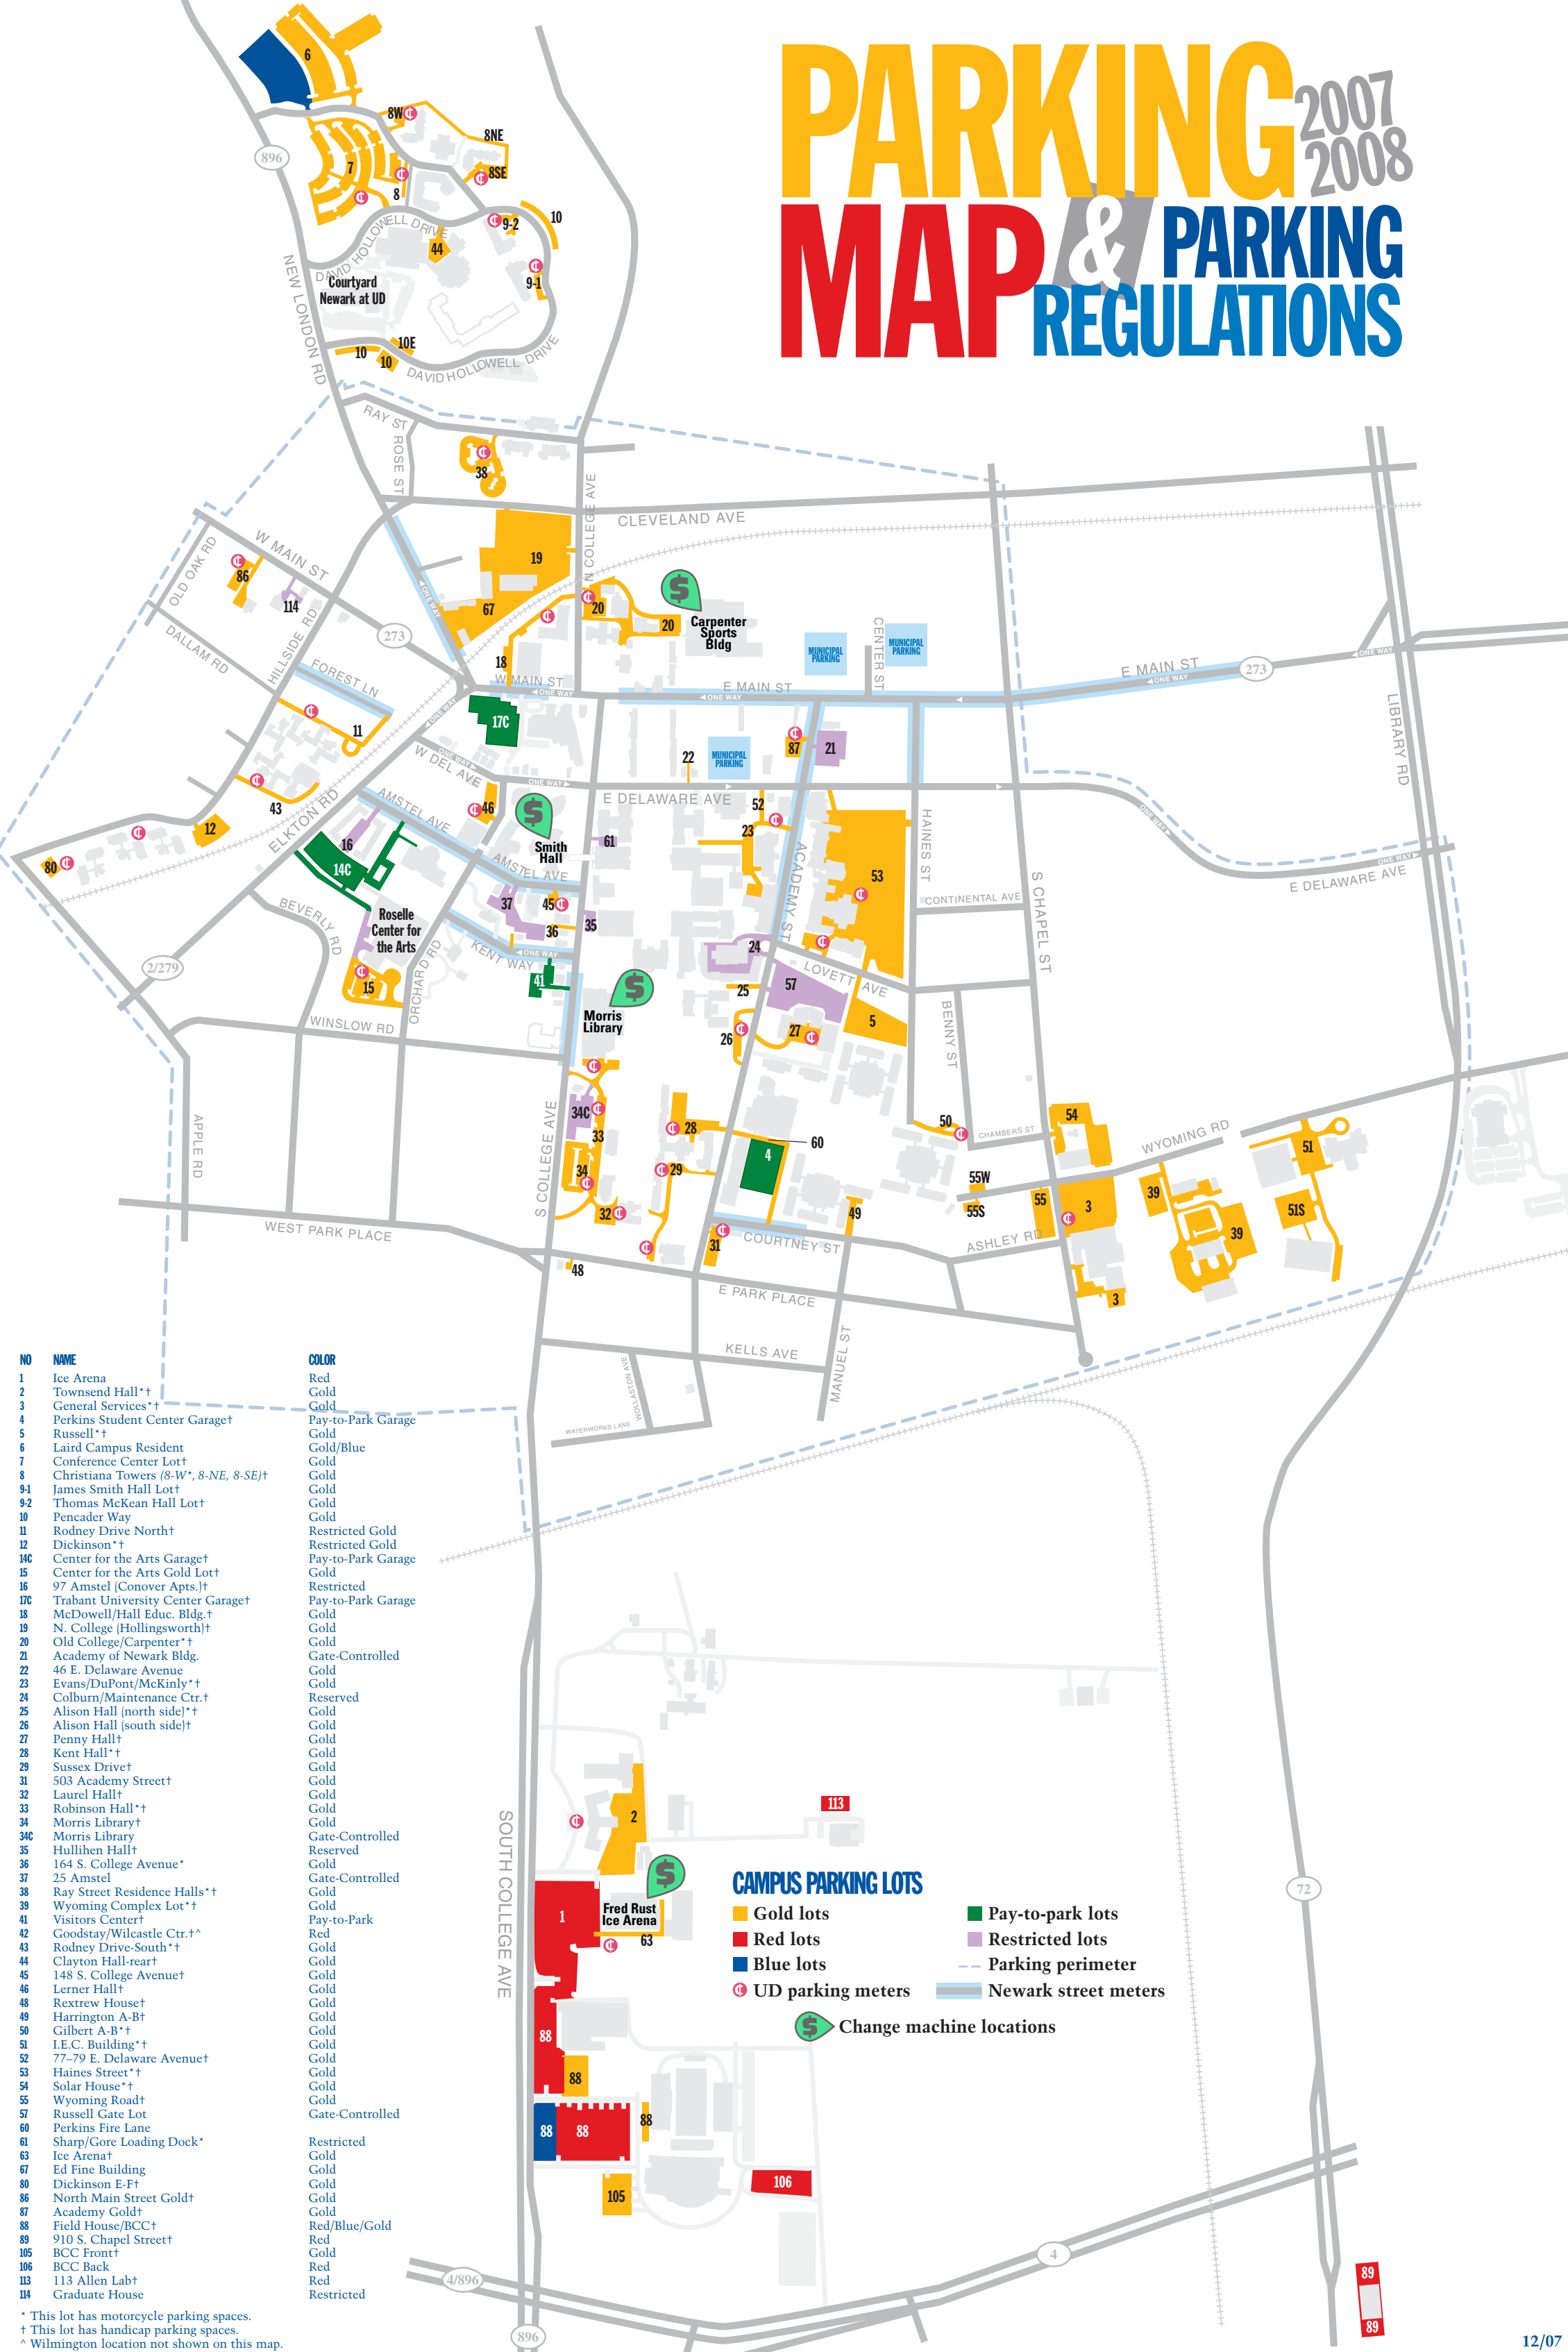

## MAP & PARKING REGULATIONS

NO	NAME	COLOR
1	Ice Arena	Red
2	Townsend Hall*†	Gold
3	General Services*†	Gold
4	Perkins Student Center Garaget	Pay-to-Park Garage
5	Russell*†	Gold
6	Laird Campus Resident	Gold/Blue
7	Conference Center Lot†	Gold
8	Christiana Towers (8-W*, 8-NE, 8-SE)†	Gold
9-1	James Smith Hall Lot†	Gold
9-2	Thomas McKean Hall Lot†	Gold
10	Pencader Way	Gold
11	Rodney Drive North†	Restricted Gold
12	Dickinson*†	Restricted Gold
14C	Center for the Arts Garaget	Pay-to-Park Garage
15	Center for the Arts Gold Lot†	Gold
16	97 Amstel (Conover Apts.)†	Restricted
17C	Trabant University Center Garaget	Pay-to-Park Garage
18	McDowell/Hall Educ. Bldg.†	Gold
19	N. College (Hollingsworth)†	Gold
20	Old College/Carpenter*†	Gold
21	Academy of Newark Bldg.	Gate-Controlled
22	46 E. Delaware Avenue	Gold
23	Evans/DuPont/McKinly*†	Gold
24	Colburn/Maintenance Ctr.†	Reserved
25	Alison Hall (north side)*†	Gold
26	Alison Hall (south side)†	Gold
27	Penny Hall†	Gold
28	Kent Hall*†	Gold
29	Sussex Drive†	Gold
31	503 Academy Street†	Gold
32	Laurel Hall†	Gold
33	Robinson Hall*†	Gold
34	Morris Library†	Gold
34C	Morris Library	Gate-Controlled
35	Hullihen Hall†	Reserved
36	164 S. College Avenue*	Gold
37	25 Amstel	Gate-Controlled
38	Ray Street Residence Halls*†	Gold
39	Wyoming Complex Lot*†	Gold
41	Visitors Center†	Pay-to-Park
42	Goodstay/Wilcastle Ctr.*†	Red
43	Rodney Drive-South*†	Gold
44	Clayton Hall-rear†	Gold
45	148 S. College Avenue†	Gold
46	Lerner Hall†	Gold
48	Rextrew Houset	Gold
49	Harrington A-B†	Gold
50	Gilbert A-B*†	Gold
51	I.E.C. Building*†	Gold
52	77-79 E. Delaware Avenue†	Gold
53	Haines Street*†	Gold
54	Solar House*†	Gold
55	Wyoming Road†	Gold
55	Russell Gate Lot	Gate-Controlled
60	Perkins Fire Lane	Restricted
61	Sharp/Gore Loading Dock*	Gold
63	Ice Arenat	Gold
67	Ed Fine Building	Gold
80	Dickinson E-F†	Gold
86	North Main Street Gold†	Gold
87	Academy Gold†	Gold
88	Field House/BCC†	Red/Blue/Gold
89	910 S. Chapel Street†	Red
105	BCC Front†	Gold
106	BCC Back	Red
113	113 Allen Lab†	Red
114	Graduate House	Restricted