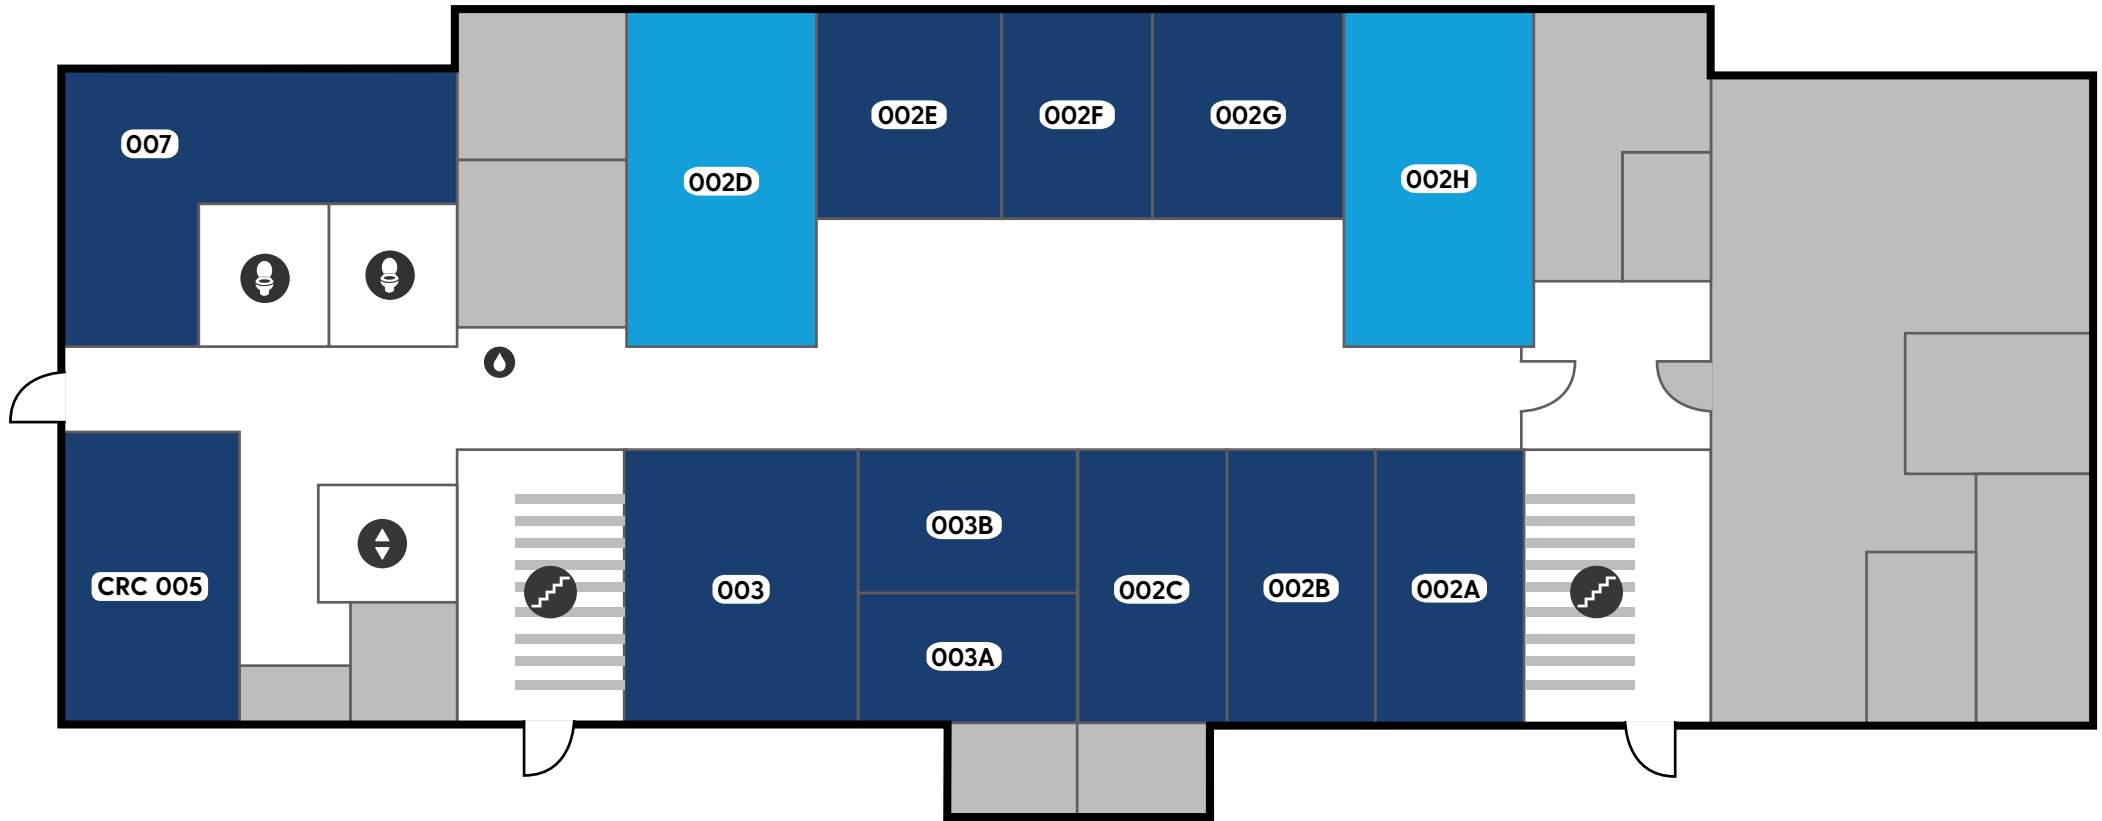

▲ ▲ ▲
South Green

Student Health Services at Laurel Hall
East Park Pl.

▲
Accessible Entrance

▶ ▶ ▶
Accessible Ramp

WELLBEING CENTER AT WARNER HALL

First Floor

- | | | | |
|--|------------------------|--|-------------|
| | Reception/Waiting Room | | Dining |
| | Meeting Rooms | | Maintenance |
| | Offices | | Staff Only |
| | Multipurpose Space | | |
-
- Stairs
 - All Gender Restroom
 - Elevator
 - Info Desk
 - Exit
 - Accessible
 - Water Fountain
 - Multipurpose
 - Lactation Room

▼ ▼ ▼
South College Ave.

**WELLBEING CENTER AT
WARNER HALL**

Second Floor

- | | |
|--|---|
|  Reception/Waiting Room |  Dining |
|  Meeting Rooms |  Maintenance |
|  Offices |  Staff Only |
|  Multipurpose Space | |
-
- | | | | | |
|--|---|--|--|--|
|  Stairs |  All Gender Restroom |  Elevator |  Info Desk |  Exit |
|  Accessible |  Water Fountain |  Multipurpose |  Lactation Room | |

WELLBEING CENTER AT WARNER HALL

Third Floor

Reception/Waiting Room	Dining
Meeting Rooms	Maintenance
Offices	Staff Only
Multipurpose Space	

Stairs
 All Gender Restroom
 Elevator
 Info Desk
 Exit
 Accessible
 Water Fountain
 Multipurpose
 Lactation Room

**WELLBEING CENTER AT
WARNER HALL**

Lower Level

Reception/Waiting Room	Dining
Meeting Rooms	Maintenance
Offices	Staff Only
Multipurpose Space	

Stairs	All Gender Restroom	Elevator	Info Desk	Exit
Accessible	Water Fountain	Multipurpose	Lactation Room	