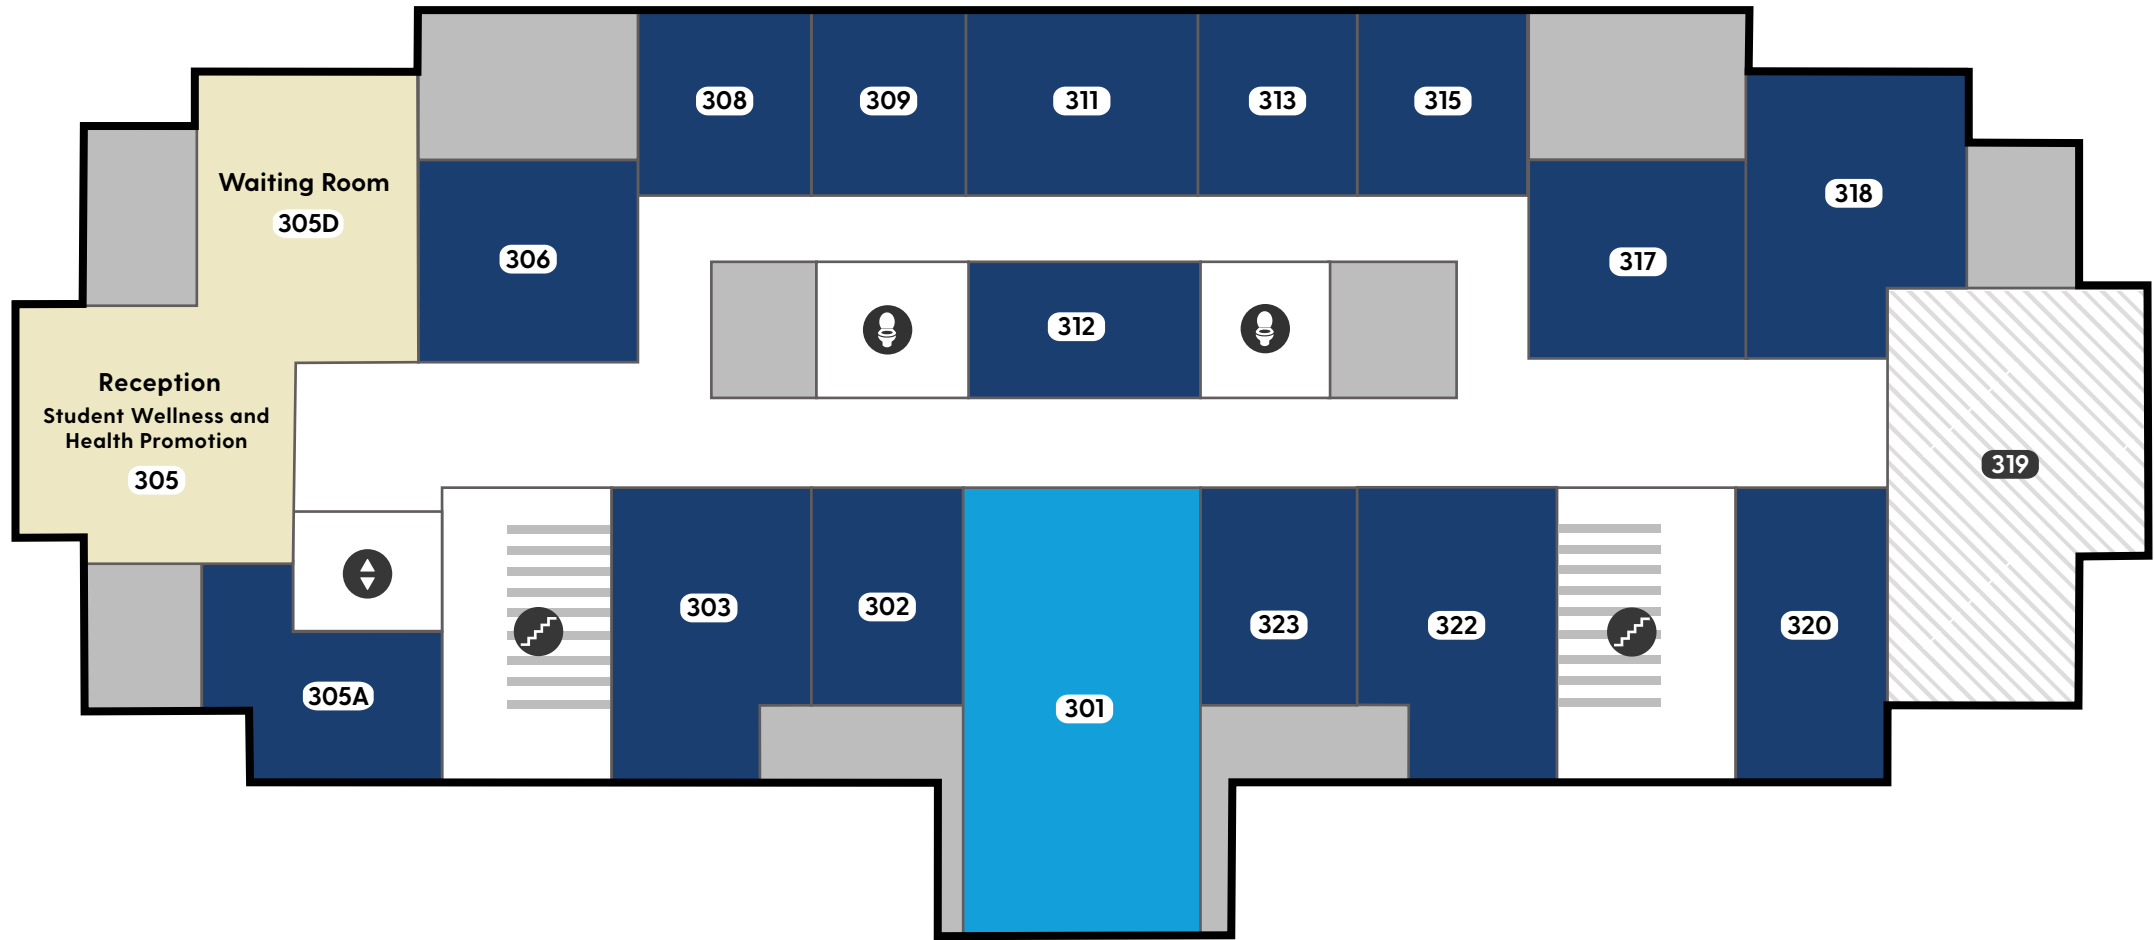

▲ ▲ ▲
South Green

Student Health Services at Laurel Hall
East Park Pl.

▲
Accessible Entrance

▶ ▶ ▶
Accessible Ramp

WELLBEING CENTER AT WARNER HALL

First Floor

- | | | | |
|--|------------------------|--|-------------|
| | Reception/Waiting Room | | Dining |
| | Meeting Rooms | | Maintenance |
| | Offices | | Staff Only |
| | Multipurpose Space | | |
-
- Stairs
 - All Gender Restroom
 - Elevator
 - Info Desk
 - Exit
 - Accessible
 - Water Fountain
 - Multipurpose
 - Lactation Room

▼ ▼ ▼
South College Ave.

**WELLBEING CENTER AT
WARNER HALL**

Second Floor

- | | |
|--|---|
|  Reception/Waiting Room |  Dining |
|  Meeting Rooms |  Maintenance |
|  Offices |  Staff Only |
|  Multipurpose Space | |
-
- | | | | | |
|--|---|--|--|--|
|  Stairs |  All Gender Restroom |  Elevator |  Info Desk |  Exit |
|  Accessible |  Water Fountain |  Multipurpose |  Lactation Room | |

WELLBEING CENTER AT WARNER HALL

Third Floor

Reception/Waiting Room	Dining
Meeting Rooms	Maintenance
Offices	Staff Only
Multipurpose Space	

Stairs
 All Gender Restroom
 Elevator
 Info Desk
 Exit
 Accessible
 Water Fountain
 Multipurpose
 Lactation Room

**WELLBEING CENTER AT
WARNER HALL**

Lower Level

Reception/Waiting Room	Dining
Meeting Rooms	Maintenance
Offices	Staff Only
Multipurpose Space	

Stairs	All Gender Restroom	Elevator	Info Desk	Exit
Accessible	Water Fountain	Multipurpose	Lactation Room	