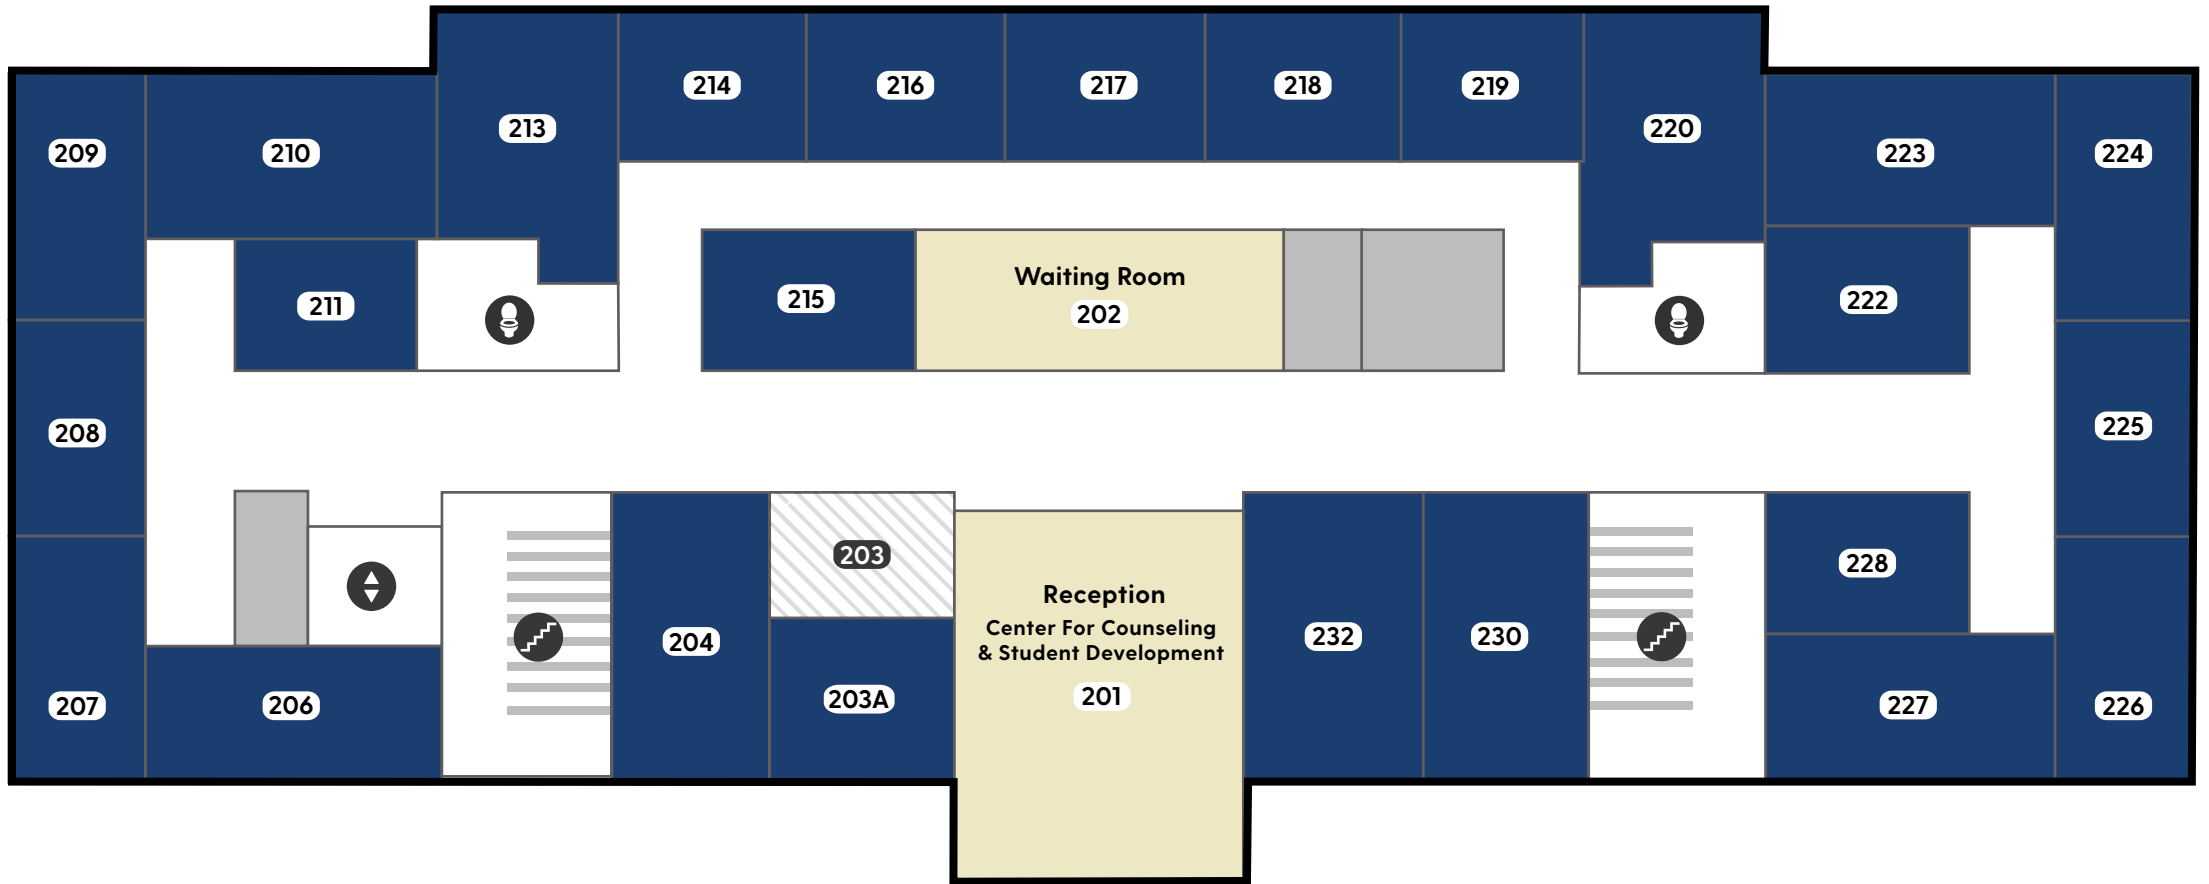

▲ ▲ ▲
South Green

Student Health Services at Laurel Hall
East Park Pl.

▲
Accessible Entrance

▶ ▶ ▶
Accessible Ramp

WELLBEING CENTER AT WARNER HALL

First Floor

- | | | | |
|--|------------------------|--|-------------|
| | Reception/Waiting Room | | Dining |
| | Meeting Rooms | | Maintenance |
| | Offices | | Staff Only |
| | Multipurpose Space | | |
-
- Stairs
 - All Gender Restroom
 - Elevator
 - Info Desk
 - Exit
 - Accessible
 - Water Fountain
 - Multipurpose
 - Lactation Room

▼ ▼ ▼
South College Ave.

**WELLBEING CENTER AT
WARNER HALL**

Second Floor

- | | |
|--|---|
|  Reception/Waiting Room |  Dining |
|  Meeting Rooms |  Maintenance |
|  Offices |  Staff Only |
|  Multipurpose Space | |
-
- | | | | | |
|--|---|--|--|--|
|  Stairs |  All Gender Restroom |  Elevator |  Info Desk |  Exit |
|  Accessible |  Water Fountain |  Multipurpose |  Lactation Room | |

WELLBEING CENTER AT WARNER HALL

Third Floor

Reception/Waiting Room	Dining
Meeting Rooms	Maintenance
Offices	Staff Only
Multipurpose Space	

Stairs
 All Gender Restroom
 Elevator
 Info Desk
 Exit
 Accessible
 Water Fountain
 Multipurpose
 Lactation Room

**WELLBEING CENTER AT
WARNER HALL**

Lower Level

Reception/Waiting Room	Dining
Meeting Rooms	Maintenance
Offices	Staff Only
Multipurpose Space	

Stairs	All Gender Restroom	Elevator	Info Desk	Exit
Accessible	Water Fountain	Multipurpose	Lactation Room	