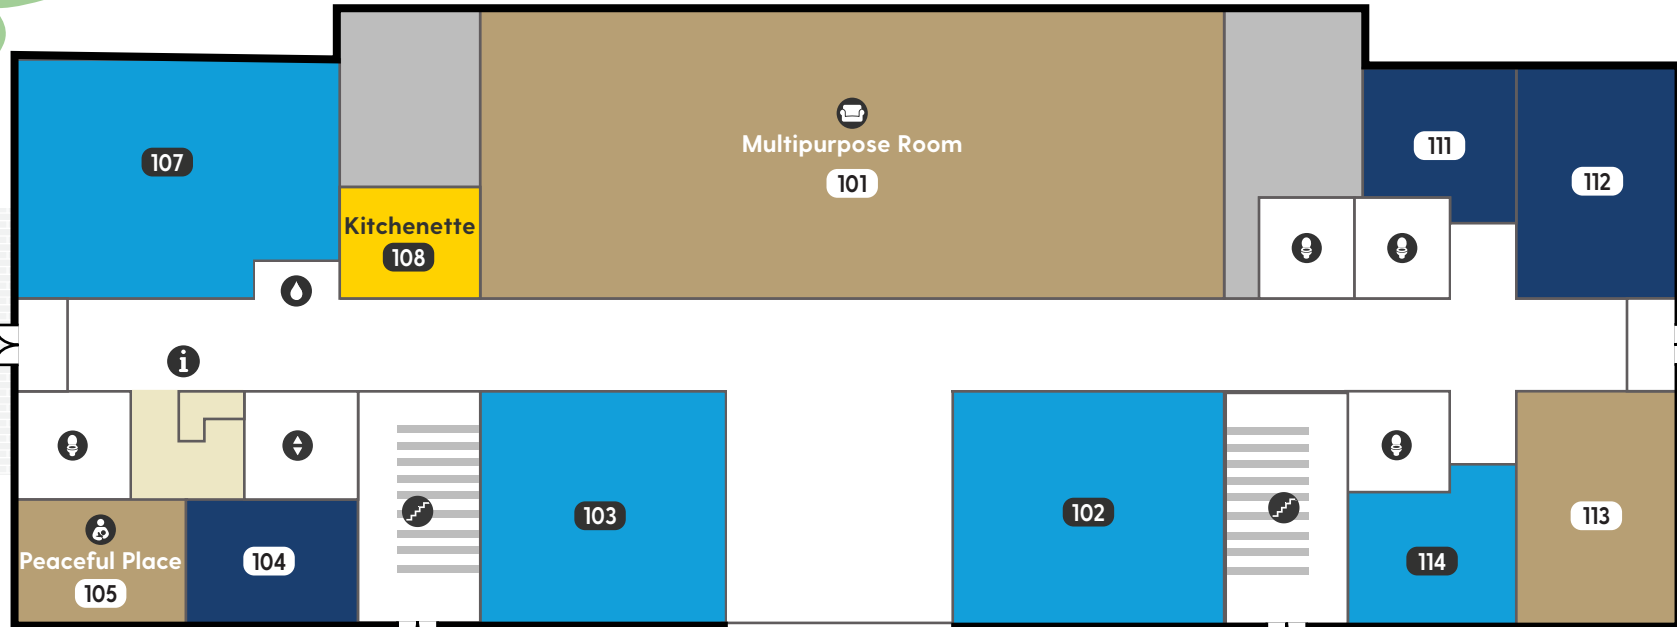

▲ ▲ ▲
South Green

Student Health Services at Laurel Hall
East Park Pl.

▲
Accessible Entrance

▶ ▶ ▶
Accessible Ramp

WELLBEING CENTER AT WARNER HALL

First Floor

- | | | | |
|--|------------------------|--|-------------|
| | Reception/Waiting Room | | Dining |
| | Meeting Rooms | | Maintenance |
| | Offices | | Staff Only |
| | Multipurpose Space | | |
-
- Stairs
 - All Gender Restroom
 - Elevator
 - Info Desk
 - Exit
 - Accessible
 - Water Fountain
 - Multipurpose
 - Lactation Room

▼ ▼ ▼
South College Ave.

**WELLBEING CENTER AT
WARNER HALL**

Second Floor

- | | |
|--|---|
|  Reception/Waiting Room |  Dining |
|  Meeting Rooms |  Maintenance |
|  Offices |  Staff Only |
|  Multipurpose Space | |
-
- | | | | | |
|--|---|--|--|--|
|  Stairs |  All Gender Restroom |  Elevator |  Info Desk |  Exit |
|  Accessible |  Water Fountain |  Multipurpose |  Lactation Room | |

WELLBEING CENTER AT WARNER HALL

Third Floor

Reception/Waiting Room	Dining
Meeting Rooms	Maintenance
Offices	Staff Only
Multipurpose Space	

Stairs
 All Gender Restroom
 Elevator
 Info Desk
 Exit
 Accessible
 Water Fountain
 Multipurpose
 Lactation Room

**WELLBEING CENTER AT
WARNER HALL**

Lower Level

Reception/Waiting Room	Dining
Meeting Rooms	Maintenance
Offices	Staff Only
Multipurpose Space	

Stairs	All Gender Restroom	Elevator	Info Desk	Exit
Accessible	Water Fountain	Multipurpose	Lactation Room	