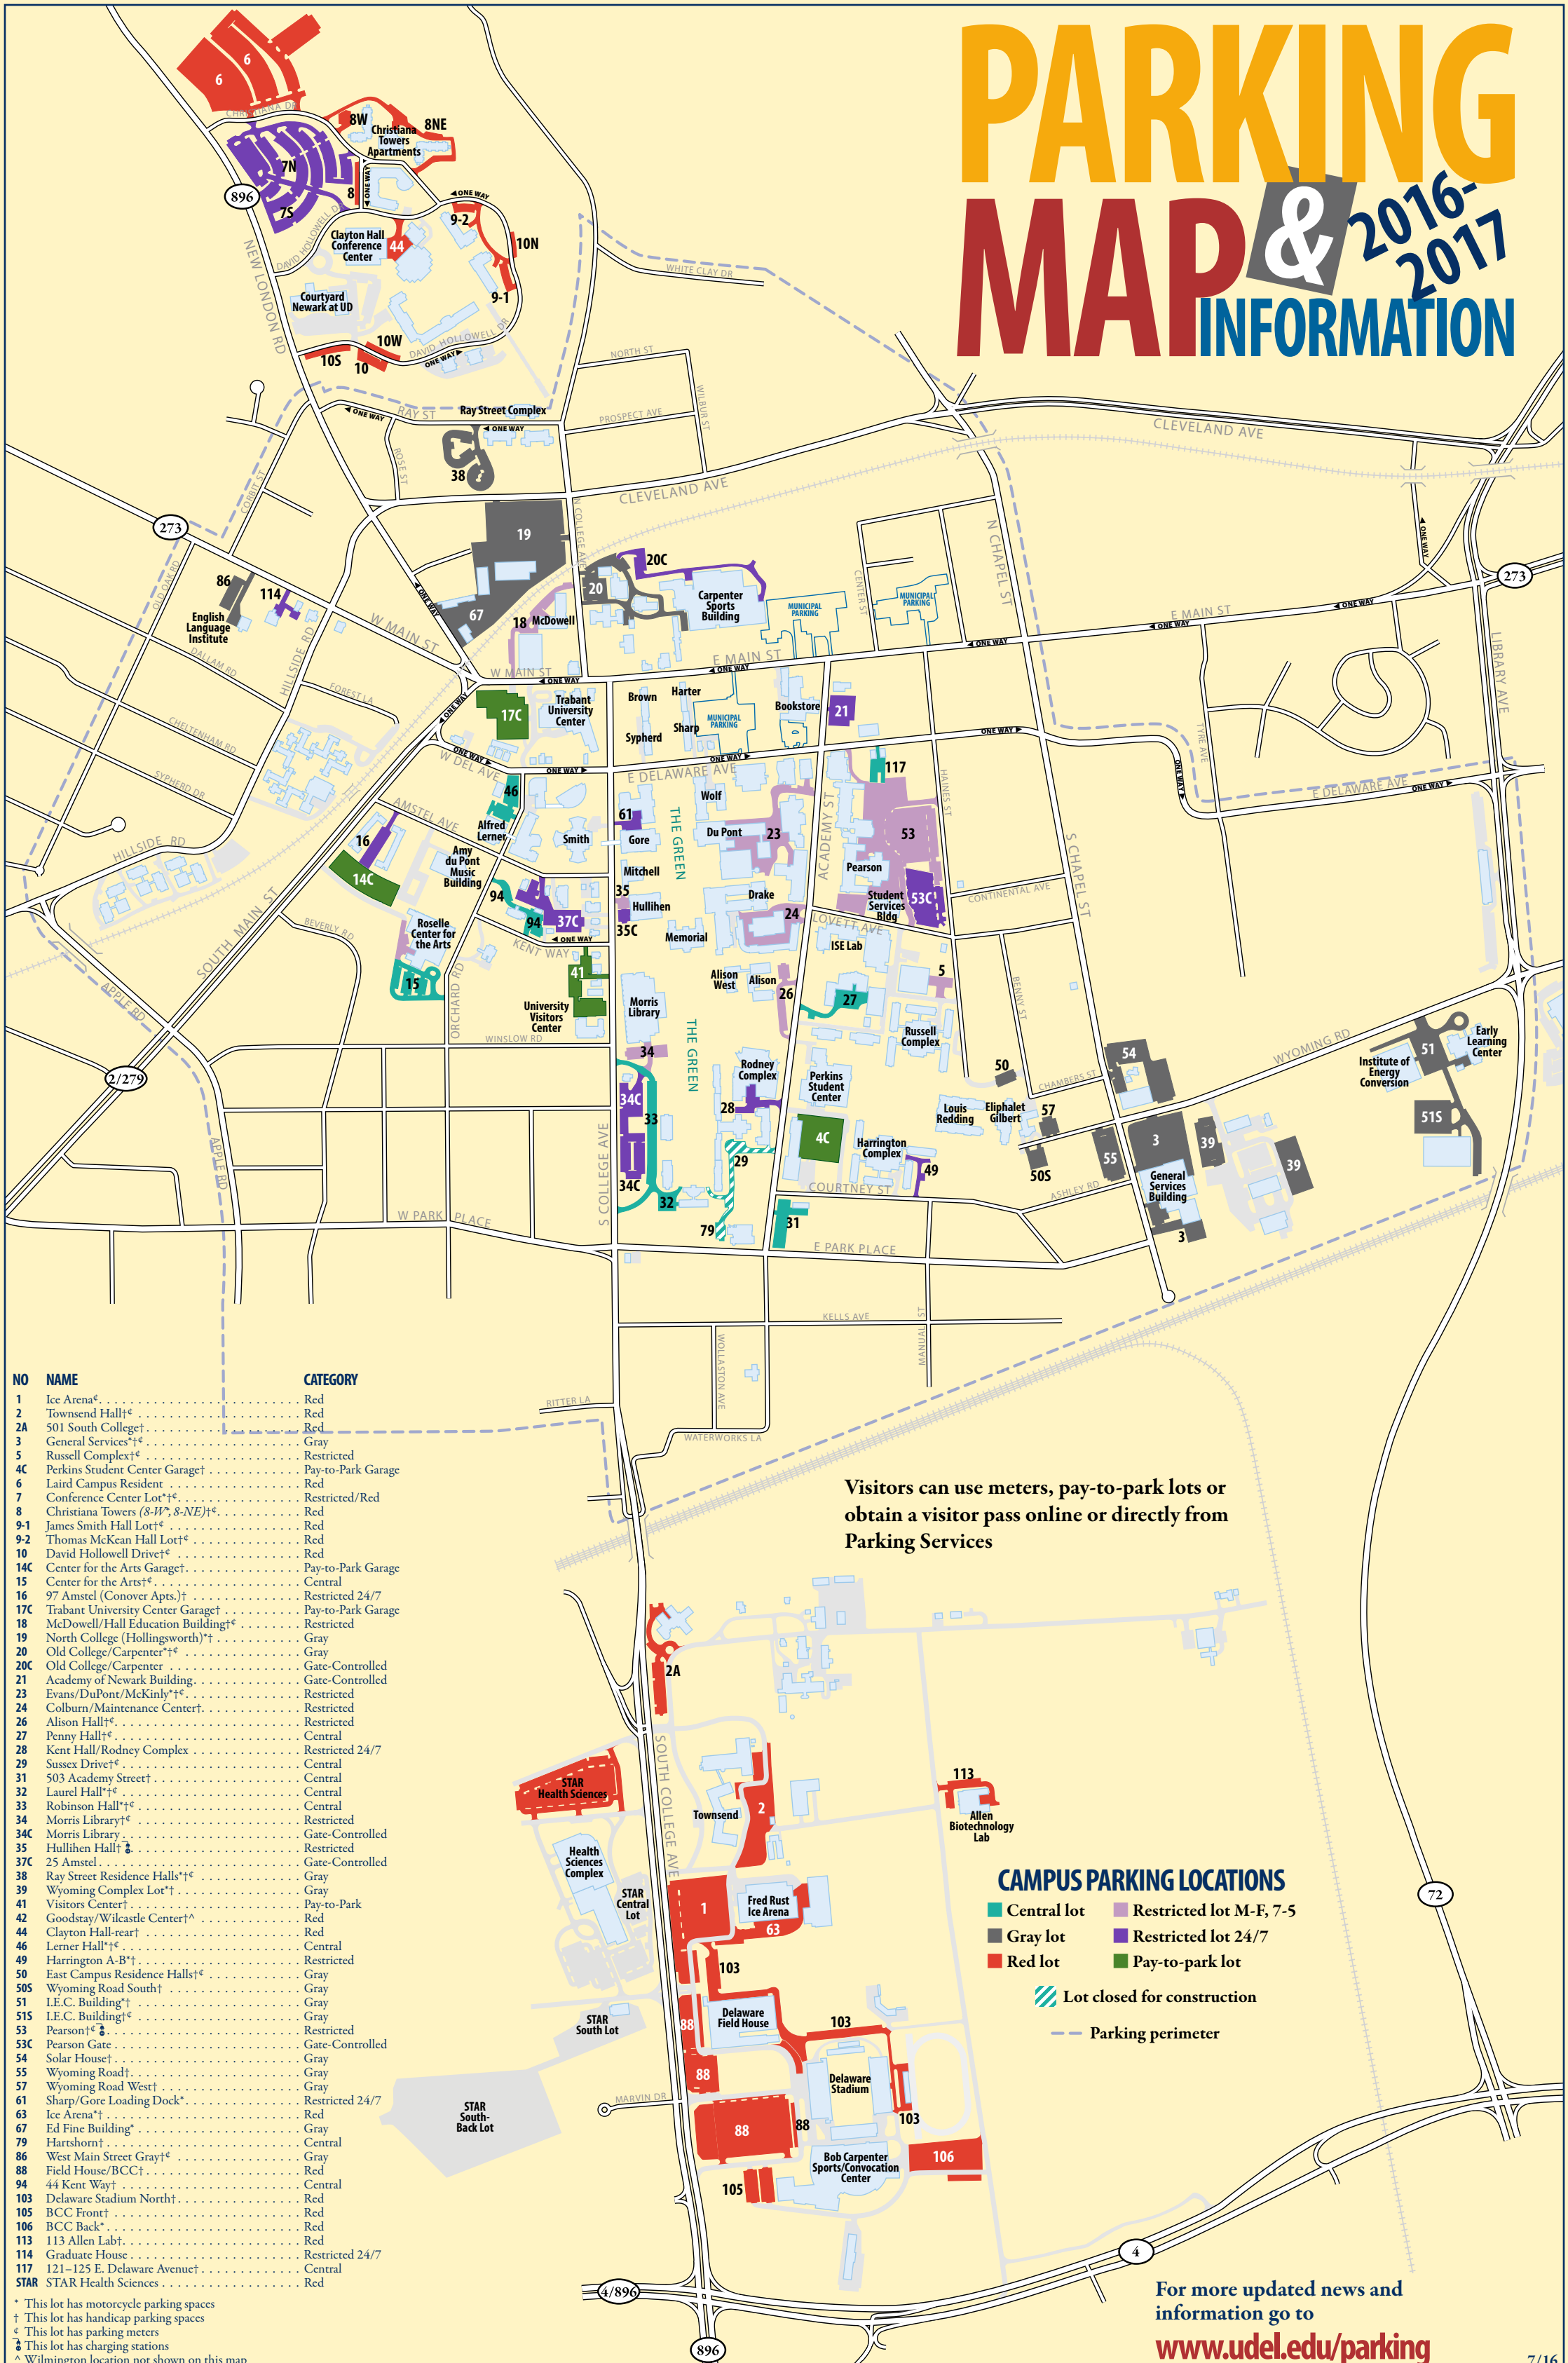

PARKING MAP & 2016-2017 INFORMATION

NO	NAME	CATEGORY
1	Ice Arena ^c	Red
2	Townsend Hall [†]	Red
2A	501 South College [†]	Red
3	General Services [†]	Gray
5	Russell Complex [†]	Restricted
4C	Perkins Student Center Garage [†]	Pay-to-Park Garage
6	Laird Campus Resident	Red
7	Conference Center Lot [†]	Restricted/Red
8	Christiana Towers (8-W, 8-NE) [†]	Red
9-1	James Smith Hall Lot [†]	Red
9-2	Thomas McKean Hall Lot [†]	Red
10	David Hollowell Drive [†]	Red
14C	Center for the Arts Garage [†]	Pay-to-Park Garage
15	Center for the Arts [†]	Central
16	97 Amstel (Conover Apts.) [†]	Restricted 24/7
17C	Trabant University Center Garage [†]	Pay-to-Park Garage
18	McDowell/Hall Education Building [†]	Restricted
19	North College (Hollingsworth) [†]	Gray
20	Old College/Carpenter [†]	Gray
20C	Old College/Carpenter	Gate-Controlled
21	Academy of Newark Building	Gate-Controlled
23	Evans/DuPont/McKinly [†]	Restricted
24	Colburn/Maintenance Center [†]	Restricted
26	Alison Hall [†]	Restricted
27	Penny Hall [†]	Central
28	Kent Hall/Rodney Complex	Restricted 24/7
29	Sussex Drive [†]	Central
31	503 Academy Street [†]	Central
32	Laurel Hall [†]	Central
33	Robinson Hall [†]	Central
34	Morris Library [†]	Restricted
34C	Morris Library	Gate-Controlled
35	Hullihen Hall [†]	Restricted
37C	25 Amstel	Gate-Controlled
38	Ray Street Residence Halls [†]	Gray
39	Wyoming Complex Lot [†]	Gray
41	Visitors Center [†]	Pay-to-Park
42	Goodstay/Wilcastle Center [†]	Red
44	Clayton Hall-rear [†]	Red
46	Lerner Hall [†]	Central
49	Harrington A-B [†]	Restricted
50	East Campus Residence Halls [†]	Gray
50S	Wyoming Road South [†]	Gray
51	I.E.C. Building [†]	Gray
51S	I.E.C. Building [†]	Gray
53	Pearson [†]	Restricted
53C	Pearson Gate	Gate-Controlled
54	Solar House [†]	Gray
55	Wyoming Road [†]	Gray
57	Wyoming Road West [†]	Gray
61	Sharp/Gore Loading Dock [†]	Restricted 24/7
63	Ice Arena [†]	Red
67	Ed Fine Building [†]	Gray
79	Hartshorn [†]	Central
86	West Main Street Gray [†]	Gray
88	Field House/BCC [†]	Red
94	44 Kent Way [†]	Central
103	Delaware Stadium North [†]	Red
105	BCC Front [†]	Red
106	BCC Back [†]	Red
113	113 Allen Lab [†]	Red
114	Graduate House	Restricted 24/7
117	121-125 E. Delaware Avenue [†]	Central
STAR	STAR Health Sciences	Red