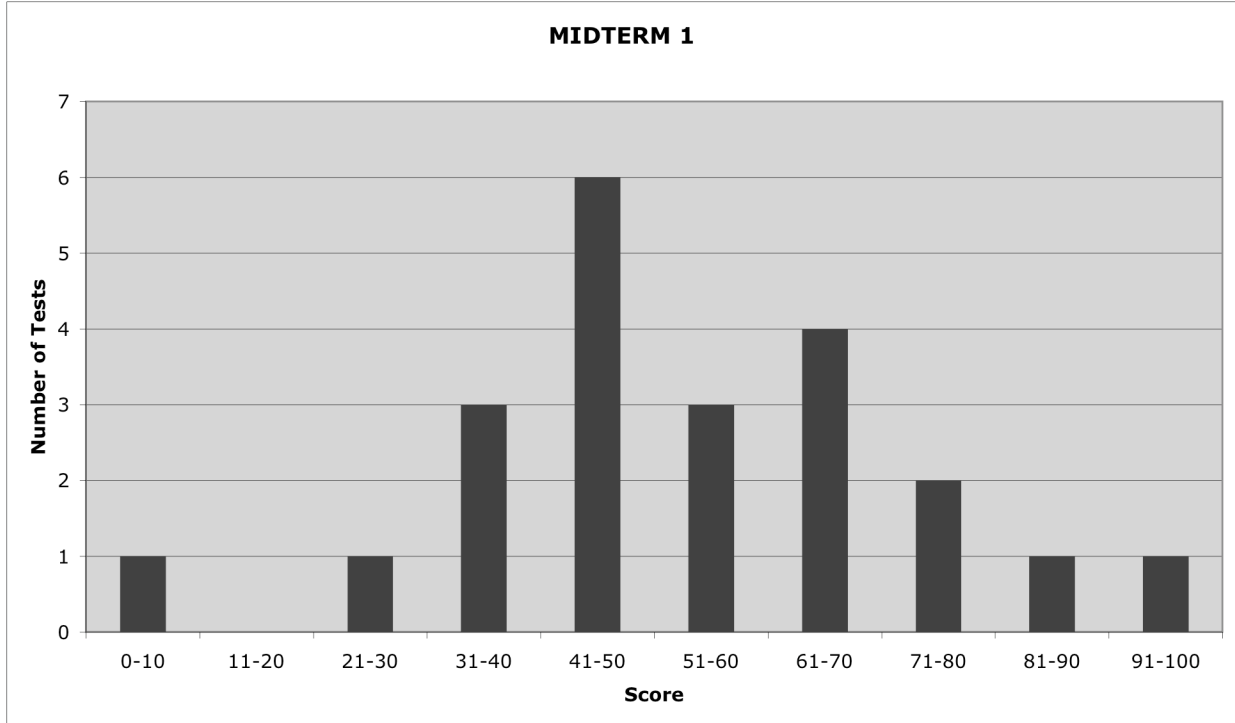

Midterm 1

	#1	#2	#3	#4	#5	#6	#7	#8	#9	#10	TOTAL
AVERAGE	5.5	7.7	4.9	6.4	6.6	5.8	3.7	5.3	2.9	4.5	53.4

Grade cut-offs:

A > 69

B+ > 60

B > 40

C > 25