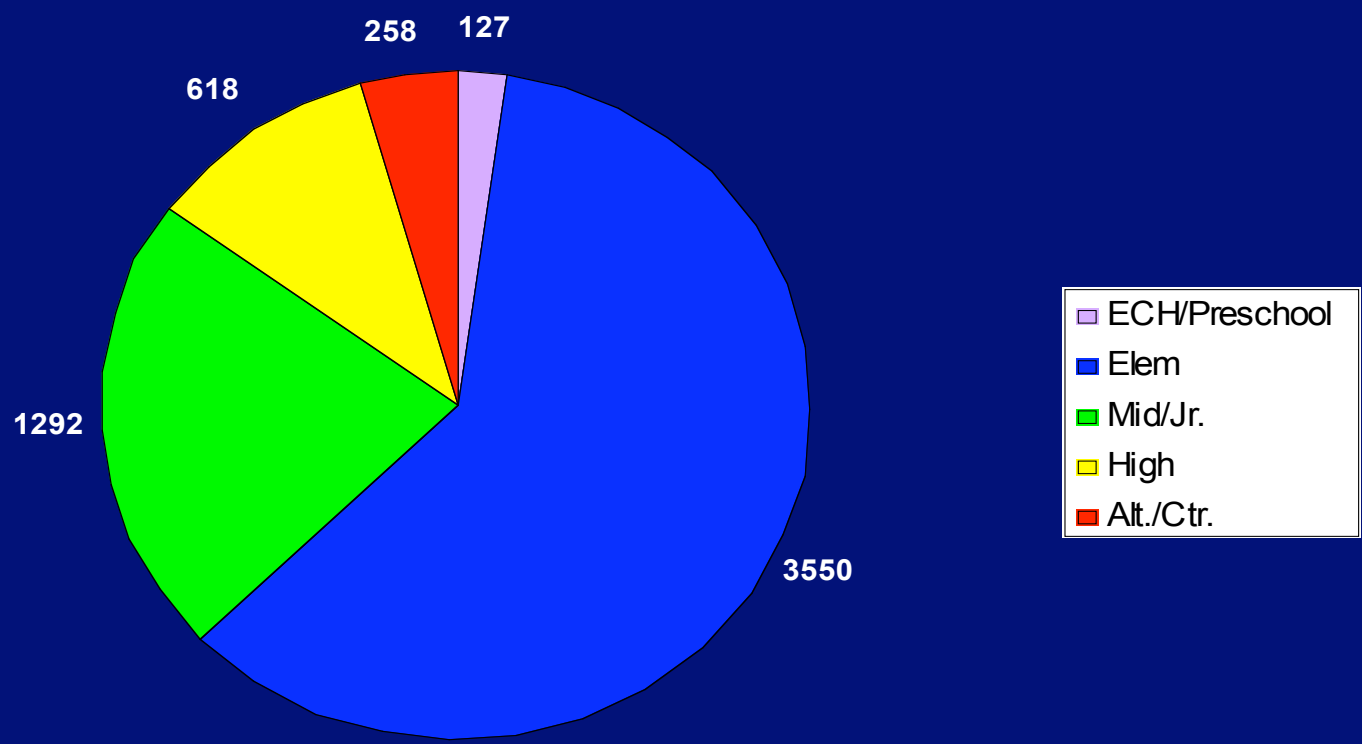

PBS School-wide Celebration

A Spectrum of Success

Welcome and Logistics

- Overview of day
- Round tables
- Posters
- Website – Delawarepbs.org
- Who is here today

PBS Schools in each Phase

PBS Schools by Population Served

PBS Star School Growth

PBS Across the Nation: 42 States

5,845 Schools Implementing

National PBS Conferences

- Forum for Change for district PBS Leadership Teams October 11 & 12, 2007 in Chicago
 - Large scale SW implementation
 - Advanced issues regarding evaluation and tertiary/secondary content
- 5th International PBS Conference March 27-29, 2008 in Chicago
 - Covers a broad range of topics from SW to individual supports