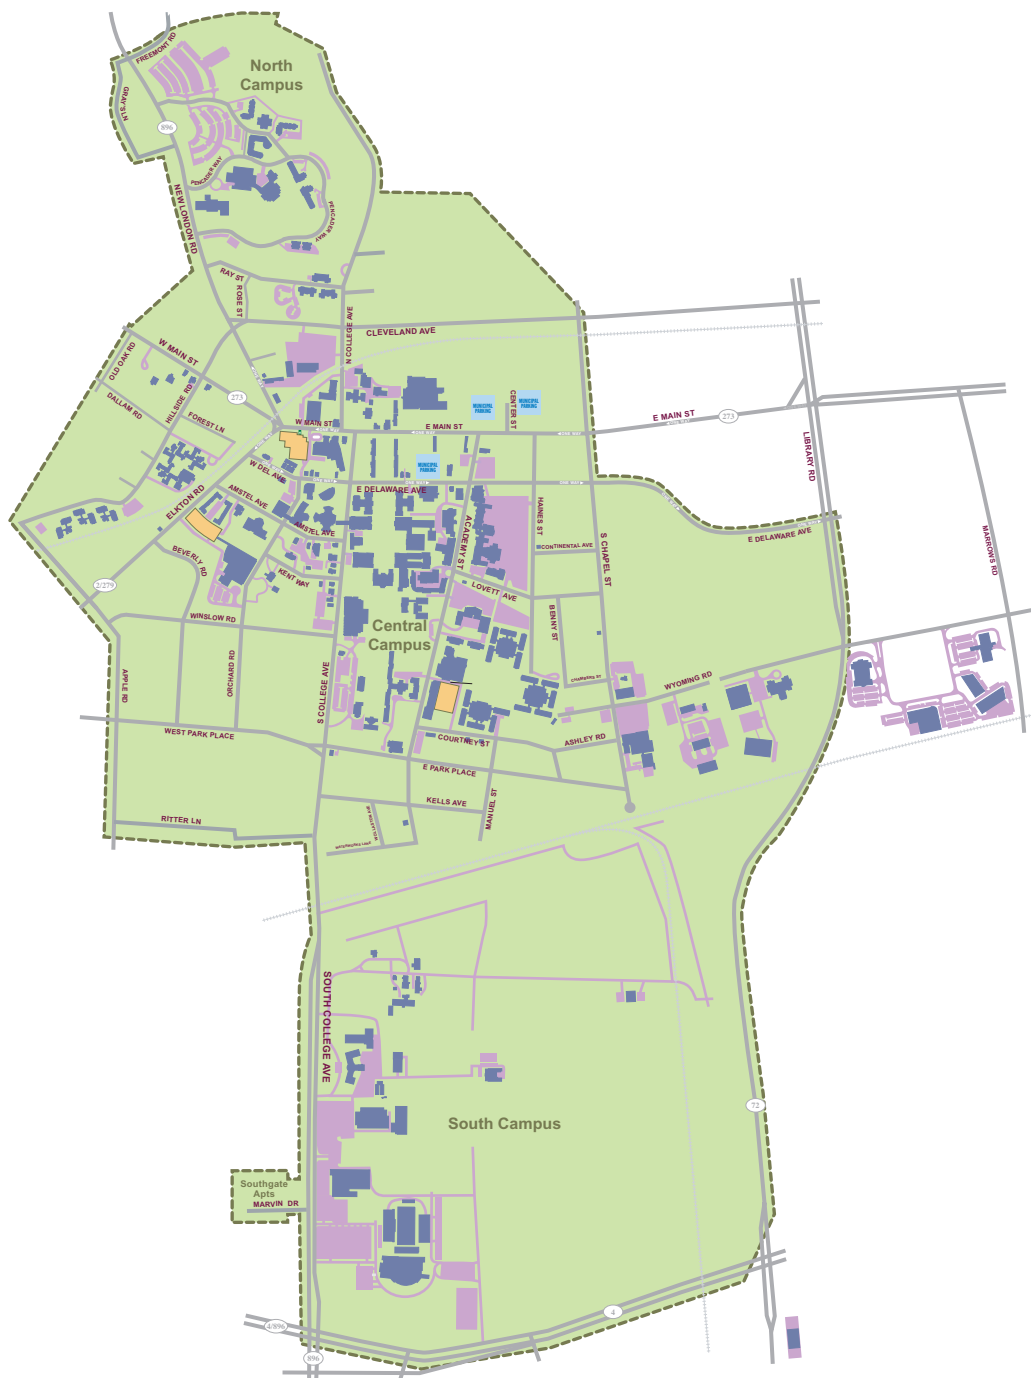

# UD PUBLIC SAFETY ESCORTS

A free walking escort service available to students, staff, faculty and visitors to or from any location on campus or within the designated area on this map. The service is available during the hours of darkness every night of the week.