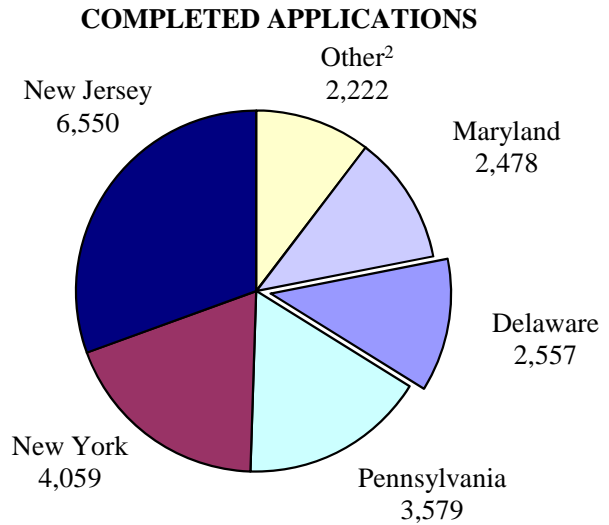

**DISTRIBUTION OF COMPLETED ADMISSIONS APPLICATIONS
AND ACCEPTED OFFERS
FIRST-TIME FRESHMEN FROM SELECT REGIONAL STATES
Fall 2008**

STATE	COMPLETED APPLICATIONS	% OF TOTAL ¹
New Jersey	6,550	30.5%
New York	4,059	18.9%
Pennsylvania	3,579	16.7%
DELAWARE	2,557	11.9%
Maryland	2,478	11.6%
Massachusetts	835	3.9%
Connecticut	806	3.8%
Virginia	487	2.3%
District of Columbia	94	0.4%
TOTAL¹	21,445	100.0%

STATE	OFFER ACCEPTED	% OF TOTAL ¹
DELAWARE	1,301	35.2%
New Jersey	815	22.0%
New York	589	15.9%
Pennsylvania	483	13.1%
Maryland	284	7.7%
Massachusetts	91	2.5%
Connecticut	72	1.9%
Virginia	56	1.5%
District of Columbia	9	0.2%
TOTAL¹	3,700	100.0%

¹ Total refers to applications and accepted offers from these nine states only.

² Other includes Connecticut, Massachusetts, Virginia, and the District of Columbia.