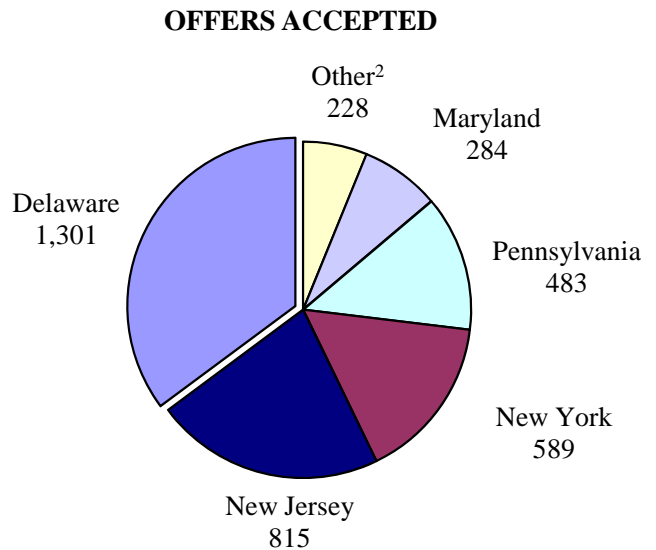

**DISTRIBUTION OF COMPLETED ADMISSIONS APPLICATIONS
AND ACCEPTED OFFERS
FIRST-TIME FRESHMEN FROM SELECT REGIONAL STATES
Fall 2008**

STATE	COMPLETED APPLICATIONS	% OF TOTAL ¹
New Jersey	6,550	30.5%
New York	4,059	18.9%
Pennsylvania	3,579	16.7%
DELAWARE	2,557	11.9%
Maryland	2,478	11.6%
Massachusetts	835	3.9%
Connecticut	806	3.8%
Virginia	487	2.3%
District of Columbia	94	0.4%
TOTAL¹	21,445	100.0%

STATE	OFFER ACCEPTED	% OF TOTAL ¹
DELAWARE	1,301	35.2%
New Jersey	815	22.0%
New York	589	15.9%
Pennsylvania	483	13.1%
Maryland	284	7.7%
Massachusetts	91	2.5%
Connecticut	72	1.9%
Virginia	56	1.5%
District of Columbia	9	0.2%
TOTAL¹	3,700	100.0%

¹ Total refers to applications and accepted offers from these nine states only.

² Other includes Connecticut, Massachusetts, Virginia, and the District of Columbia.