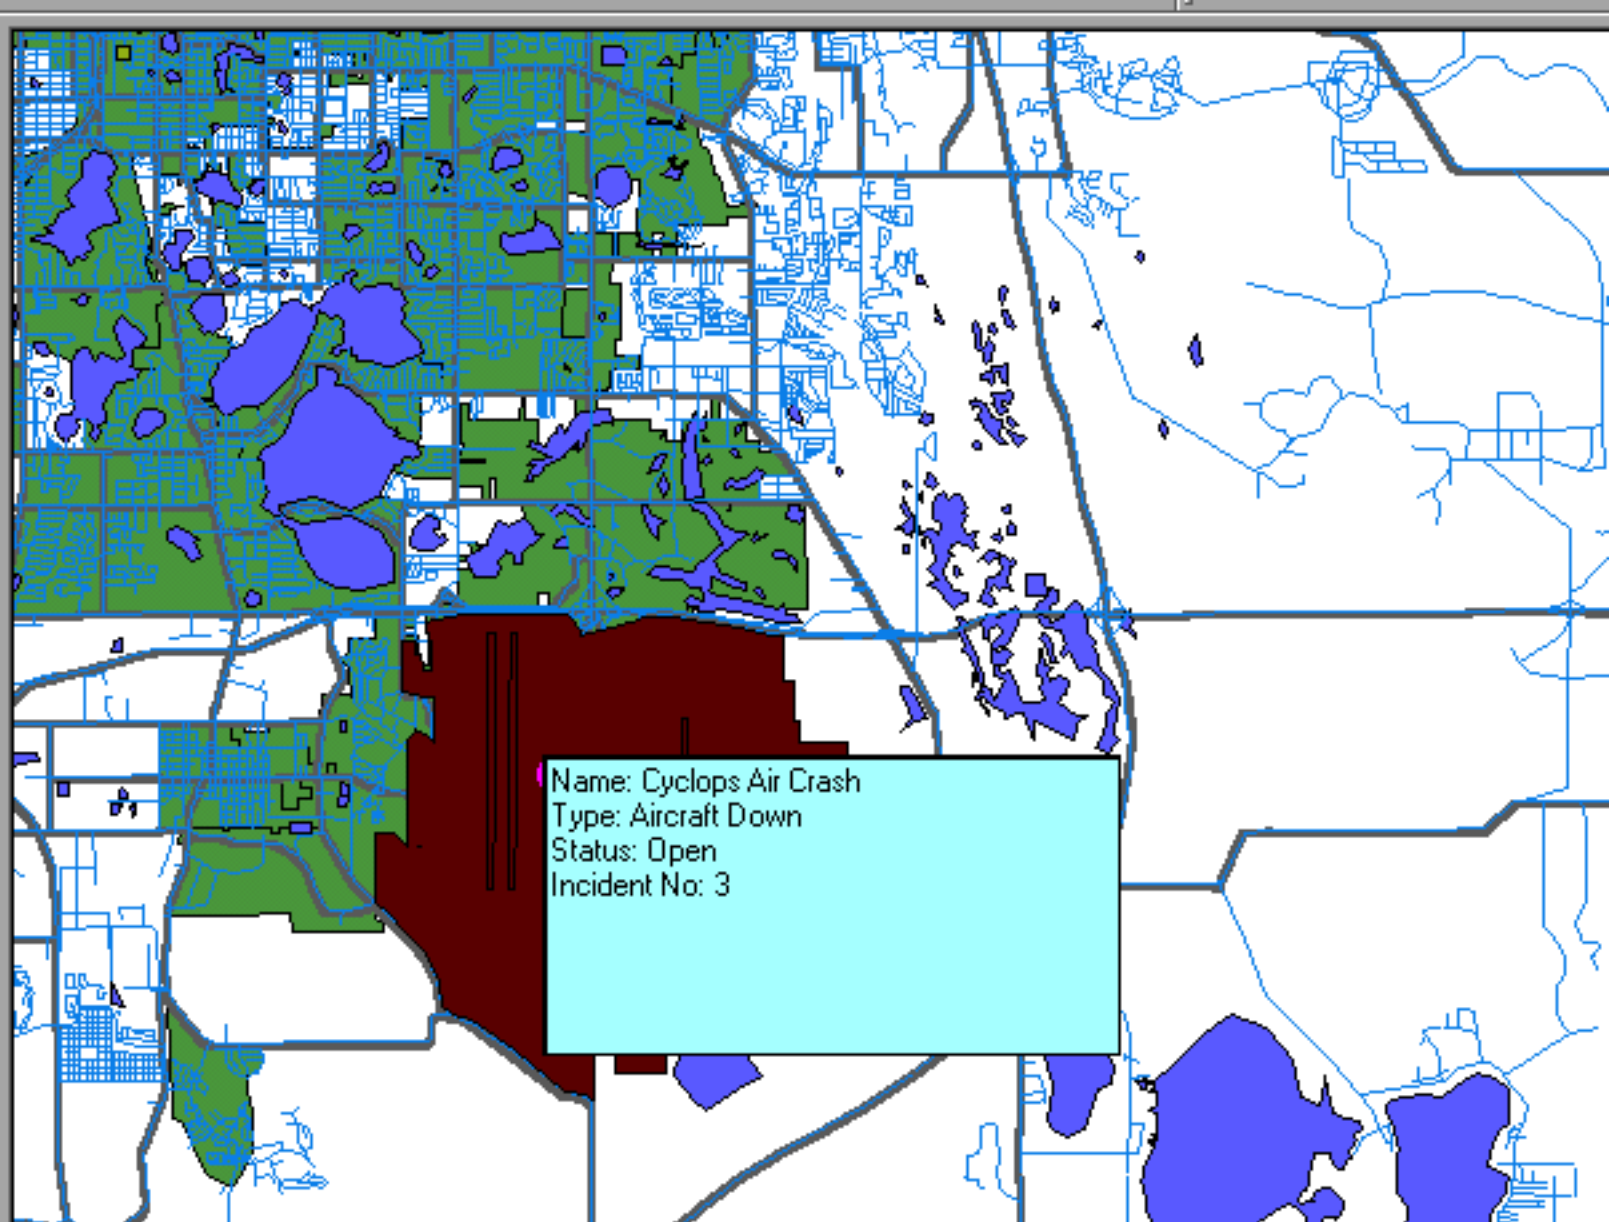

#### Description

Generator is too large for our needs. Thank you for checking.

Legend Layers Settings

- BUILDINGS
- FLORANTT
- AIRPORTS
- STREETSTRANS
- WATERBODIES
- MAINROADS
- POPCENTERS
- EM2000 Features
  - Incident
  - Contact
  - Shelter
  - Resource