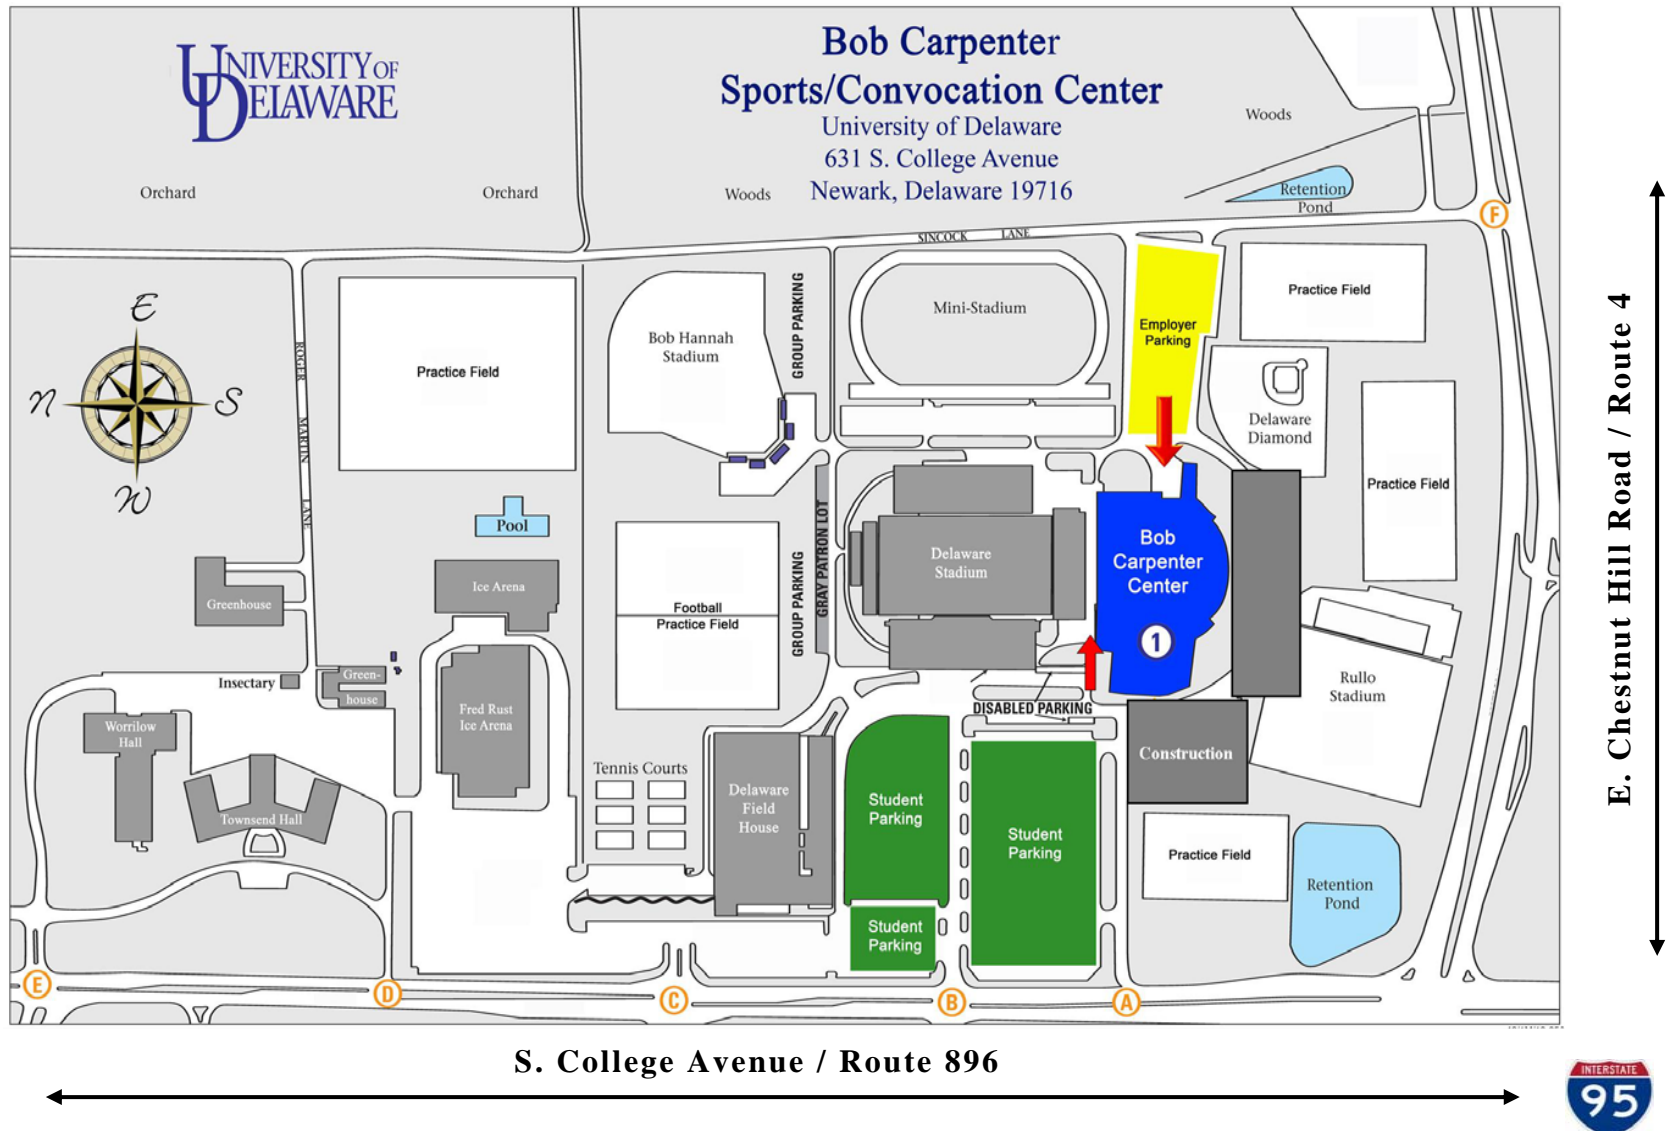

# UNIVERSITY OF DELAWARE CAREER FAIR EMPLOYER PARKING MAP

Employers are requested to park at the **REAR** of the Bob Carpenter Center as marked on the map below. There is a rear entrance and loading ramp for your convenience.

### **From the North and the East:**

Take I-95 South to Delaware Exit 1-B – Route 896 North. (Visitors driving from Pennsylvania should be aware of any temporary I-95 closings and traffic pattern changes. Please read road signs carefully). Continue straight, and the Bob Carpenter Center will be on your right just after the Routes 4/896 intersections. Use entrances A or B.

### **From the South and the West:**

Take I-95 North to Delaware Exit 1 – Route 896 North. Continue straight on Route 896 North, and the Bob Carpenter Center will be on your right just after the Routes 4/896 intersection. Use entrances A or B.

### **Alternate Route**

(Allows you to skip the tollbooth at the Delaware/Maryland State Line): Take I-95 North to Maryland Exit 109B – Route 279 North (also called Route 2). Proceed on this road which becomes Elkton Road, into Newark. Turn right at the intersection of Routes 2 (279) and 4. Turn left at Routes 4/896 intersection. The Bob Carpenter Center is located on the right. Use entrances A or B.