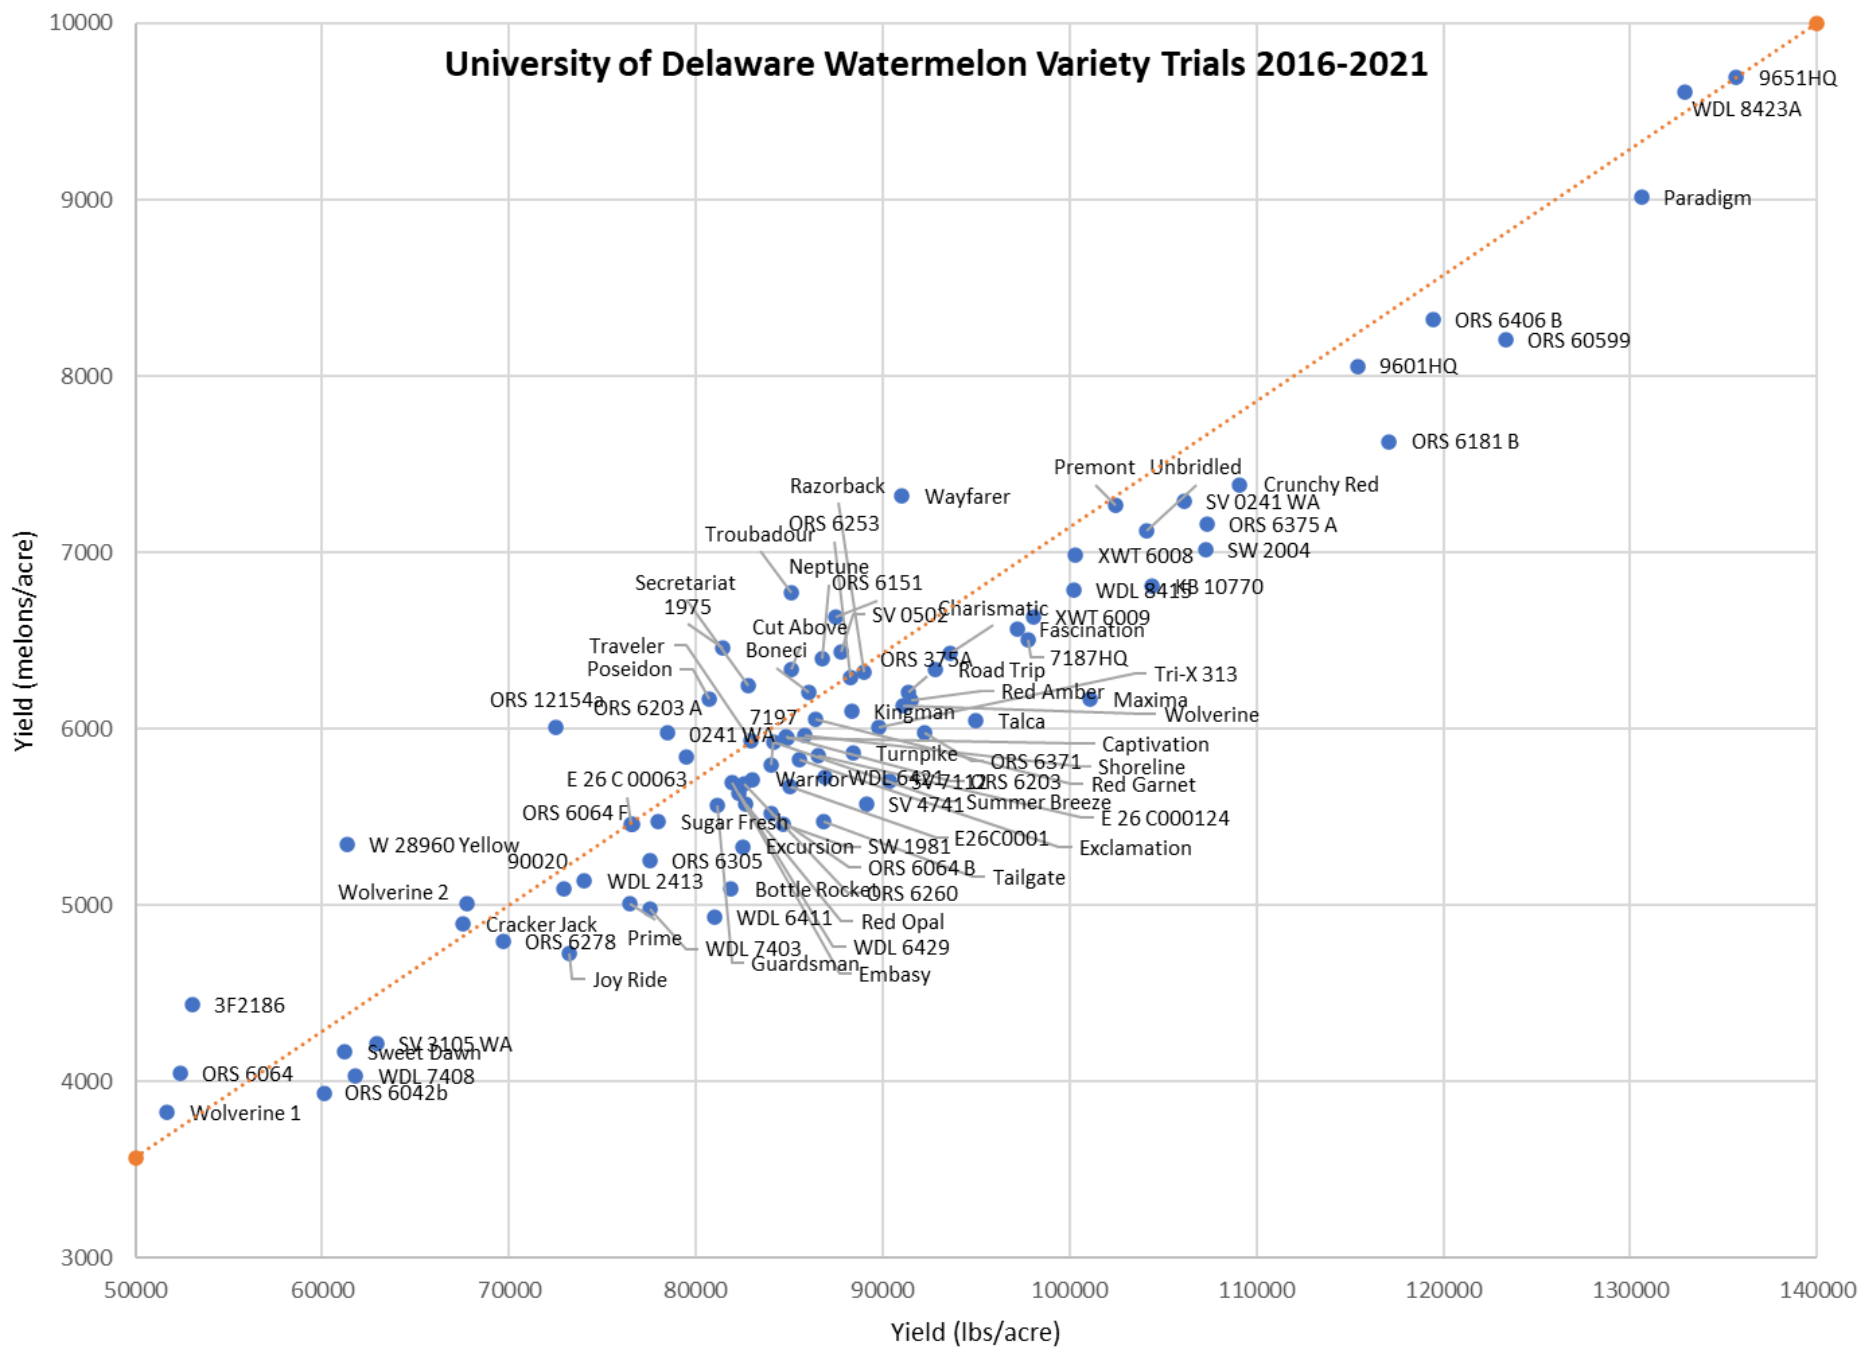

# University of Delaware Watermelon Variety Trials 2016-2021

Variety	Lbs/A	Count/A	# Trials	Fruit Size (lbs)
9651HQ	135,694	9,691	1	14.0
WDL 8423A	132,893	9,611	2	13.8
Paradigm	130,592	9,016	1	14.5
ORS 60599	123,383	8,208	1	15.0
ORS 6406 B	119,426	8,321	2	14.4
ORS 6181 B	117,071	7,631	1	15.3
9601HQ	115,418	8,057	2	14.3
Crunchy Red	109,111	7,385	4	14.8
ORS 6375 A	107,345	7,164	2	15.0
SW 2004	107,267	7,016	1	15.3
SV 0241 WA	106,162	7,288	2	14.6
KB 10770	104,412	6,810	1	15.3
Unbridled	104,108	7,121	3	14.6
Premont	102,448	7,265	2	14.1
Maxima	101,119	6,171	4	16.4
XWT 6008	100,328	6,983	1	14.4
WDL 8415	100,196	6,786	2	14.8
XWT 6009	98,050	6,637	1	14.8
7187HQ	97,790	6,503	4	15.0
Fascination	97,223	6,568	6	14.8
Talca	94,996	6,045	2	15.7
Charismatic	93,588	6,433	6	14.5
Road Trip	92,814	6,339	4	14.6
ORS 6371	92,200	5,979	1	15.4
Red Amber	91,531	6,165	4	14.8
ORS 375A	91,395	6,208	1	14.7
Wolverine	91,076	6,135	3	14.8
Wayfarer	91,012	7,318	1	12.4
SV 7112	90,382	5,705	1	15.8
Tri-X 313	89,793	6,012	1	14.9
SV 4741	89,159	5,576	1	16.0
Razorback	88,976	6,319	1	14.1
Turnpike	88,428	5,864	3	15.1
Kingman	88,347	6,101	5	14.5
ORS 6253	88,282	6,291	1	14.0
SV 0502	87,797	6,440	1	13.6
ORS 6151	87,448	6,638	3	13.2
WDL 6421	86,921	5,724	2	15.2
Tailgate	86,844	5,477	2	15.9
Neptune	86,744	6,396	1	13.6
E 26 C000124	86,562	5,850	1	14.8
Red Garnet	86,434	6,053	2	14.3
Boneci	86,055	6,210	1	13.9
Shoreline	85,797	5,962	2	14.4
Exclamation	85,516	5,824	3	14.7
Cut Above	85,131	6,341	2	13.4